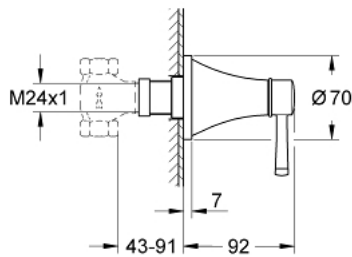

## 29 420 IG0 GRANDERA VOLUME CONTROL TRIM

### PRODUCT DESCRIPTION

- Colour: chrome/gold
- set for final installation for
- GROHE Rapido C 35 028 000
- 29 032 000 (preassembled headpart 1/2")
- 29 034 000 (preassembled headpart 1/2")
- 29 068 000 (preassembled ceramic headpart 1/2" – not to be used for shut-off)
- GROHE LongLife finish
- installation depth infinitely adjustable 43 - 91 mm
- min. recommended pressure 1.0 bar
- for use with rough-in valve (35 029)

## 29 420 IG0 GRANDERA VOLUME CONTROL TRIM

**SPARE PARTS**, October 2021 – now

1: Grandera handle (Spare part-nr. 48610IG0)

2: Extension for spindle (Spare part-nr. 45988000)