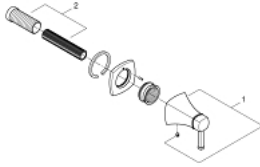

## 29 420 IG0 GRANDERA VOLUME CONTROL TRIM

### PRODUCT DESCRIPTION

- Colour: chrome/gold
- set for final installation for
- GROHE Rapido C 35 028 000
- 29 032 000 (preassembled headpart 1/2")
- 29 034 000 (preassembled headpart 1/2")
- 29 068 000 (preassembled ceramic headpart 1/2" – not to be used for shut-off)
- GROHE LongLife finish
- installation depth infinitely adjustable 43 - 91 mm
- min. recommended pressure 1.0 bar
- for use with rough-in valve (35 029)

## 29 420 IG0 GRANDERA VOLUME CONTROL TRIM

**SPARE PARTS**, October 2021 – now

1: Grandera handle (Spare part-nr. 48610IG0)

2: Extension for spindle (Spare part-nr. 45988000)