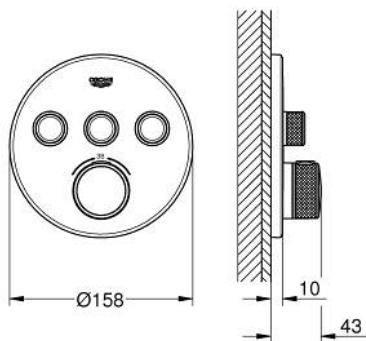

## 29 508 KF0 GROHTHERM SMARTCONTROL THERMOSTAT FOR CONCEALED INSTALLATION WITH 3 VALVES

### PRODUCT DESCRIPTION

- Colour: phantom black
- trim set for GROHE Rapido SmartBox (35 600/35 604)
- metal wall escutcheon with GROHE FastFixation (covered escutcheon and shaft sealing, covered fixing), retroactively 6° adjustable
- GROHE SmartControl - control the shower with intuitive push/turn button
- exchangeable symbols
- GROHE TurboStat - compact cartridge with wax thermoelement
- GROHE ProGrip - with knurl structure
- GROHE SafeStop - safety button at 38°C
- GROHE SafeStop Plus - optional temperature limiter at 43°C or 46°C included
- built-in non return valves and dirt strainers
- multiple outlets can be run simultaneously
- without roughing-in set 35 600/35 604 (please order separately)
- flow performance: outlet A = 23 l/min outlet B = 27 l/min outlet C = 23 l/min outlet A + B = 33 l/min outlet A + B + C = 36 l/min
- professional edition