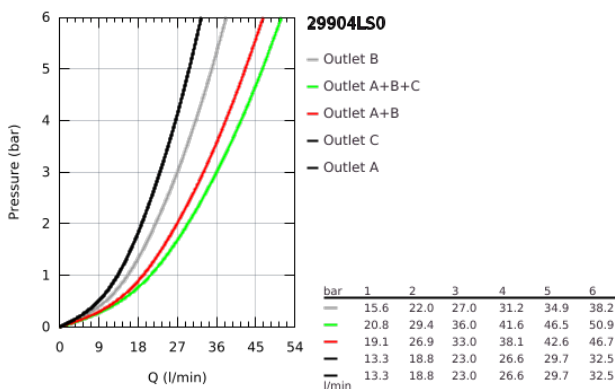

29 904 LS0 GROHTHERM SMARTCONTROL THERMOSTAT FOR CONCEALED INSTALLATION WITH 3 VALVES

PRODUCT DESCRIPTION

- Colour: moon white/chrome
- trim set for GROHE Rapido SmartBox (35 600/35 604)
- metal wall escutcheon with GROHE FastFixation (covered escutcheon and shaft sealing, covered fixing), retroactively 6° adjustable
- GROHE LongLife finish
- GROHE SmartControl - control the shower with intuitive push/turn button
- exchangeable symbols
- GROHE TurboStat - compact cartridge with wax thermoelement
- GROHE ProGrip - with knurl structure
- GROHE SafeStop - safety button at 38°C
- GROHE SafeStop Plus - optional temperature limiter at 43°C or 46°C included
- built-in non return valves and dirt strainers
- multiple outlets can be run simultaneously
- cover plate in moon white acrylic glass
- without roughing-in set 35 600/35 604 (please order separately)
- flow performance: outlet A = 23 l/min outlet B = 27 l/min outlet C = 23 l/min outlet A + B = 33 l/min outlet A + B + C = 36 l/min

29 904 LS0 GROHTHERM SMARTCONTROL THERMOSTAT FOR CONCEALED INSTALLATION WITH 3 VALVES

SPARE PARTS, September 2016 – now

- 1: Mounting plate (Spare part-nr. 48362000)
 - 2: Temperature control handle (Spare part-nr. 49029000)
 - 2.1: Cover cap (Spare part-nr. 1015030000)
 - 2.2: handle adaptor (Spare part-nr. 1015059990)
 - 3: Escutcheon (Spare part-nr. 49036LS0)
 - 4: Push button (Spare part-nr. 48361000)
 - 4.1: pushbutton (Spare part-nr. 14077000)
 - 5: Cartridge (Spare part-nr. 48359000)
 - 5.1: Spindle (Spare part-nr. 49088000)
 - 6: Thermostatic compact cartridge 3/4" (Spare part-nr. 49028000)
 - 7: Non-return valves (Spare part-nr. 47979000)
 - 8: Seal (Spare part-nr. 48360000)
 - 9: Socket Spanner (Spare part-nr. 49059000)*
 - 10: GROHE TurboStat cartridge 3/4" (Spare part-nr. 49003000)*
 - 11: Service stops (Spare part-nr. 1405300M)*
 - 12: Universal extension set single-lever mixers, 25 mm (Spare part-nr. 14048000)*
- * Optional accessories