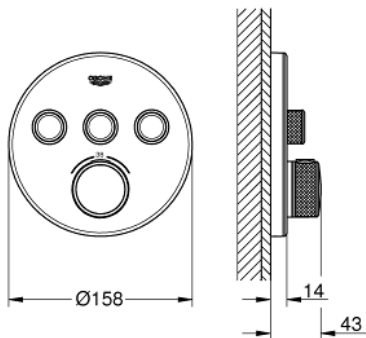

29 904 LS0 GROHTHERM SMARTCONTROL THERMOSTAT FOR CONCEALED INSTALLATION WITH 3 VALVES

PRODUCT DESCRIPTION

- Colour: moon white/chrome
- trim set for GROHE Rapido SmartBox (35 600/35 604)
- metal wall escutcheon with GROHE FastFixation (covered escutcheon and shaft sealing, covered fixing), retroactively 6° adjustable
- GROHE LongLife finish
- GROHE SmartControl - control the shower with intuitive push/turn button
- exchangeable symbols
- GROHE TurboStat - compact cartridge with wax thermoelement
- GROHE ProGrip - with knurl structure
- GROHE SafeStop - safety button at 38°C
- GROHE SafeStop Plus - optional temperature limiter at 43°C or 46°C included
- built-in non return valves and dirt strainers
- multiple outlets can be run simultaneously
- cover plate in moon white acrylic glass
- without roughing-in set 35 600/35 604 (please order separately)
- flow performance: outlet A = 23 l/min outlet B = 27 l/min outlet C = 23 l/min outlet A + B = 33 l/min outlet A + B + C = 36 l/min

29 904 LS0 GROHTHERM SMARTCONTROL THERMOSTAT FOR CONCEALED INSTALLATION WITH 3 VALVES

SPARE PARTS, September 2016 – now

- 1: Mounting plate (Spare part-nr. 48362000)
 - 2: Temperature control handle (Spare part-nr. 49029000)
 - 2.1: Cover cap (Spare part-nr. 1015030000)
 - 2.2: handle adaptor (Spare part-nr. 1015059990)
 - 3: Escutcheon (Spare part-nr. 49036LS0)
 - 4: Push button (Spare part-nr. 48361000)
 - 4.1: pushbutton (Spare part-nr. 14077000)
 - 5: Cartridge (Spare part-nr. 48359000)
 - 5.1: Spindle (Spare part-nr. 49088000)
 - 6: Thermostatic compact cartridge 3/4" (Spare part-nr. 49028000)
 - 7: Non-return valves (Spare part-nr. 47979000)
 - 8: Seal (Spare part-nr. 48360000)
 - 9: Socket Spanner (Spare part-nr. 49059000)*
 - 10: GROHE TurboStat cartridge 3/4" (Spare part-nr. 49003000)*
 - 11: Service stops (Spare part-nr. 1405300M)*
 - 12: Universal extension set single-lever mixers, 25 mm (Spare part-nr. 14048000)*
- * Optional accessories