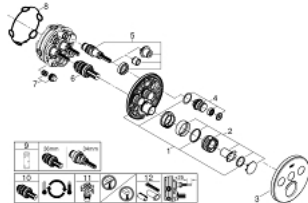

29 904 LS0 GROHTHERM SMARTCONTROL THERMOSTAT FOR CONCEALED INSTALLATION WITH 3 VALVES

PRODUCT DESCRIPTION

- Colour: moon white/chrome
- trim set for GROHE Rapido SmartBox (35 600/35 604)
- metal wall escutcheon with GROHE FastFixation (covered escutcheon and shaft sealing, covered fixing), retroactively 6° adjustable
- GROHE LongLife finish
- GROHE SmartControl - control the shower with intuitive push/turn button
- exchangeable symbols
- GROHE TurboStat - compact cartridge with wax thermoelement
- GROHE ProGrip - with knurl structure
- GROHE SafeStop - safety button at 38°C
- GROHE SafeStop Plus - optional temperature limiter at 43°C or 46°C included
- built-in non return valves and dirt strainers
- multiple outlets can be run simultaneously
- cover plate in moon white acrylic glass
- without roughing-in set 35 600/35 604 (please order separately)
- flow performance: outlet A = 23 l/min outlet B = 27 l/min outlet C = 23 l/min outlet A + B = 33 l/min outlet A + B + C = 36 l/min

29 904 LS0 GROHTHERM SMARTCONTROL THERMOSTAT FOR CONCEALED INSTALLATION WITH 3 VALVES

SPARE PARTS, September 2016 – now

- 1: Mounting plate (Spare part-nr. 48362000)
 - 2: Temperature control handle (Spare part-nr. 49029000)
 - 2.1: Cover cap (Spare part-nr. 1015030000)
 - 2.2: handle adaptor (Spare part-nr. 1015059990)
 - 3: Escutcheon (Spare part-nr. 49036LS0)
 - 4: Push button (Spare part-nr. 48361000)
 - 4.1: pushbutton (Spare part-nr. 14077000)
 - 5: Cartridge (Spare part-nr. 48359000)
 - 5.1: Spindle (Spare part-nr. 49088000)
 - 6: Thermostatic compact cartridge 3/4" (Spare part-nr. 49028000)
 - 7: Non-return valves (Spare part-nr. 47979000)
 - 8: Seal (Spare part-nr. 48360000)
 - 9: Socket Spanner (Spare part-nr. 49059000)*
 - 10: GROHE TurboStat cartridge 3/4" (Spare part-nr. 49003000)*
 - 11: Service stops (Spare part-nr. 1405300M)*
 - 12: Universal extension set single-lever mixers, 25 mm (Spare part-nr. 14048000)*
- * Optional accessories