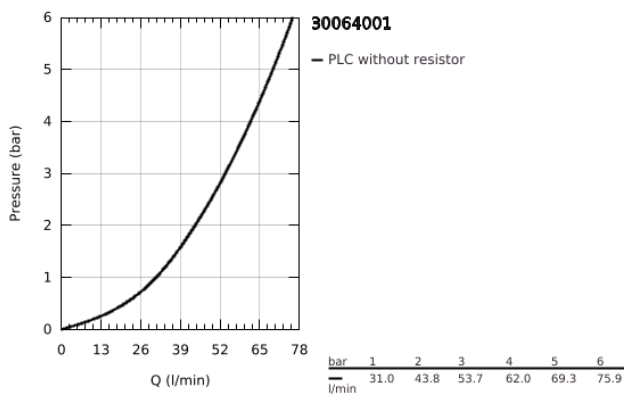

30 064 001 **COSTA L BIBTAP 1/2"**

PRODUCT DESCRIPTION

- Colour: chrome
- metal handle
- wall mounted
- screwable
- marking: blue
- GROHE LongLife finish
- GROHE Long-Life headpart
- laminar flow straightener
- projection 150 mm
- maximum flow rate (at 1 bar): 31 l/min