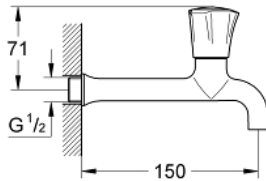

30 064 001 **COSTA L BIBTAP 1/2"**

PRODUCT DESCRIPTION

- Colour: chrome
- metal handle
- wall mounted
- screwable
- marking: blue
- GROHE LongLife finish
- GROHE Long-Life headpart
- laminar flow straightener
- projection 150 mm
- maximum flow rate (at 1 bar): 31 l/min

30 064 001 **COSTA L BIBTAP 1/2"**

SPARE PARTS, June 2007 – now

1: Handle (Spare part-nr. 45994000)

1.1: Snap insert (Spare part-nr. 0538600M)

2: Headpart 1/2" (Spare part-nr. 07146000)

2.1: Sealing washer $\varnothing 6 \times \varnothing 2$ (Spare part-nr. 0128300M)

2.2: O-ring $\varnothing 18.2 \times \varnothing 1.7$ (Spare part-nr. 0392400M)

2.3: Seal (Spare part-nr. 0529100M)

3: Flow straightener (Spare part-nr. 0234500M)

4: Screw for Costa/Avina products (Spare part-nr. 48013000)*