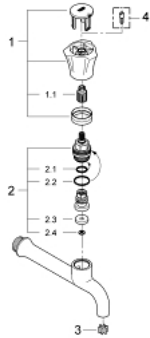

30 064 001 **COSTA L BIBTAP 1/2"**

PRODUCT DESCRIPTION

- Colour: chrome
- metal handle
- wall mounted
- screwable
- marking: blue
- GROHE LongLife finish
- GROHE Long-Life headpart
- laminar flow straightener
- projection 150 mm
- maximum flow rate (at 1 bar): 31 l/min

30 064 001 **COSTA L BIBTAP 1/2"**

SPARE PARTS, June 2007 – now

1: Handle (Spare part-nr. 45994000)

1.1: Snap insert (Spare part-nr. 0538600M)

2: Headpart 1/2" (Spare part-nr. 07146000)

2.1: Sealing washer $\varnothing 6 \times \varnothing 2$ (Spare part-nr. 0128300M)

2.2: O-ring $\varnothing 18.2 \times \varnothing 1.7$ (Spare part-nr. 0392400M)

2.3: Seal (Spare part-nr. 0529100M)

3: Flow straightener (Spare part-nr. 0234500M)

4: Screw for Costa/Avina products (Spare part-nr. 48013000)*