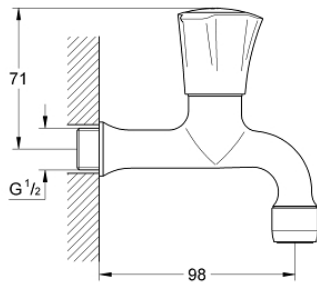

30 098 001 **COSTA L BIBTAP 1/2"**

**PRODUCT DESCRIPTION**

- Colour: chrome
- wall mounted
- metal handles
- heat-insulated
- screwable
- marking: blue
- GROHE LongLife finish
- mousseur
- GROHE Long-Life headparts
- maximum flow rate (at 3 bar): 13 l/min

30 098 001 **COSTA L BIBTAP 1/2"**

**SPARE PARTS**, June 2007 – now

1: Handle (Spare part-nr. 45994000)

1.1: Snap insert (Spare part-nr. 0538600M)

2: Headpart 1/2" (Spare part-nr. 07146000)

2.1: Sealing washer  $\varnothing 6 \times \varnothing 2$  (Spare part-nr. 0128300M)

2.2: O-ring  $\varnothing 18.2 \times \varnothing 1.7$  (Spare part-nr. 0392400M)

2.3: Seal (Spare part-nr. 0529100M)

3: Mousseur (Spare part-nr. 13928000)

4: Screw for Costa/Avina products (Spare part-nr. 48013000)\*