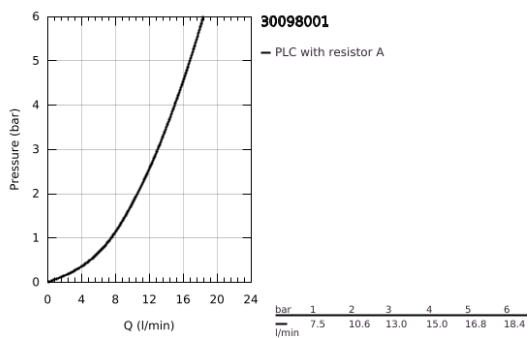

30 098 001 **COSTA L BIBTAP 1/2"**

**PRODUCT DESCRIPTION**

- Colour: chrome
- wall mounted
- metal handles
- heat-insulated
- screwable
- marking: blue
- GROHE LongLife finish
- mousseur
- GROHE Long-Life headparts
- maximum flow rate (at 3 bar): 13 l/min

30 098 001 **COSTA L BIBTAP 1/2"**

**SPARE PARTS**, June 2007 – now

1: Handle (Spare part-nr. 45994000)

1.1: Snap insert (Spare part-nr. 0538600M)

2: Headpart 1/2" (Spare part-nr. 07146000)

2.1: Sealing washer  $\varnothing 6 \times \varnothing 2$  (Spare part-nr. 0128300M)