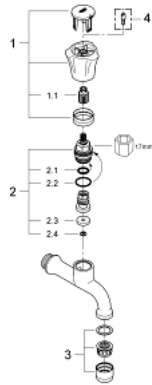

30 098 001 **COSTA L BIBTAP 1/2"**

**PRODUCT DESCRIPTION**

- Colour: chrome
- wall mounted
- metal handles
- heat-insulated
- screwable
- marking: blue
- GROHE LongLife finish
- mousseur
- GROHE Long-Life headparts
- maximum flow rate (at 3 bar): 13 l/min

30 098 001 **COSTA L BIBTAP 1/2"**

**SPARE PARTS**, June 2007 – now

1: Handle (Spare part-nr. 45994000)

1.1: Snap insert (Spare part-nr. 0538600M)

2: Headpart 1/2" (Spare part-nr. 07146000)

2.1: Sealing washer  $\varnothing 6 \times \varnothing 2$  (Spare part-nr. 0128300M)

2.2: O-ring  $\varnothing 18.2 \times \varnothing 1.7$  (Spare part-nr. 0392400M)

2.3: Seal (Spare part-nr. 0529100M)

3: Mousseur (Spare part-nr. 13928000)

4: Screw for Costa/Avina products (Spare part-nr. 48013000)\*