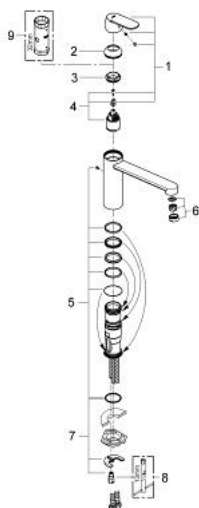

30 193 000 **EUROSMART COSMOPOLITAN SINGLE-LEVER SINK MIXER 1/2"**

PRODUCT DESCRIPTION

- Colour: chrome
- medium spout
- single hole installation
- GROHE LongLife finish
- GROHE SilkMove 35 mm ceramic cartridge
- mousseur
- adjustable flow rate limiter
- swivel tubular spout
- swivel area 140°
- flexible connection hoses
- rapid installation system
- maximum flow rate (at 3 bar): 12 l/min
- min. recommended pressure 1.0 bar

30 193 000 **EUROSMART COSMOPOLITAN SINGLE-LEVER SINK MIXER 1/2"**

SPARE PARTS, July 2013 – now

- 1: Lever (Spare part-nr. 46681000)
 - 2: Cap (Spare part-nr. 46492000)
 - 3: Screw ring (Spare part-nr. 46815000)
 - 4: Cartridge (Spare part-nr. 46374000)
 - 5: Seal kit (Spare part-nr. 46760000)
 - 6: Mousseur (Spare part-nr. 13929000)
 - 7: Shank fastening assembly (Spare part-nr. 46249000)
 - 8: Mounting wrench (Spare part-nr. 19017000)*
 - 9: Socket Spanner (Spare part-nr. 19332000)*
- * Optional accessories