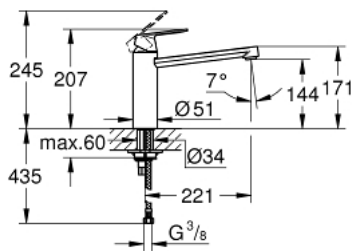

30 193 000 **EUROSMART COSMOPOLITAN SINGLE-LEVER SINK MIXER 1/2"**

PRODUCT DESCRIPTION

- Colour: chrome
- medium spout
- single hole installation
- GROHE LongLife finish
- GROHE SilkMove 35 mm ceramic cartridge
- mousseur
- adjustable flow rate limiter
- swivel tubular spout
- swivel area 140°
- flexible connection hoses
- rapid installation system
- maximum flow rate (at 3 bar): 12 l/min
- min. recommended pressure 1.0 bar

30 193 000 **EUROSMART COSMOPOLITAN SINGLE-LEVER SINK MIXER 1/2"**

SPARE PARTS, July 2013 – now

- 1: Lever (Spare part-nr. 46681000)
 - 2: Cap (Spare part-nr. 46492000)
 - 3: Screw ring (Spare part-nr. 46815000)
 - 4: Cartridge (Spare part-nr. 46374000)
 - 5: Seal kit (Spare part-nr. 46760000)
 - 6: Mousseur (Spare part-nr. 13929000)
 - 7: Shank fastening assembly (Spare part-nr. 46249000)
 - 8: Mounting wrench (Spare part-nr. 19017000)*
 - 9: Socket Spanner (Spare part-nr. 19332000)*
- * Optional accessories