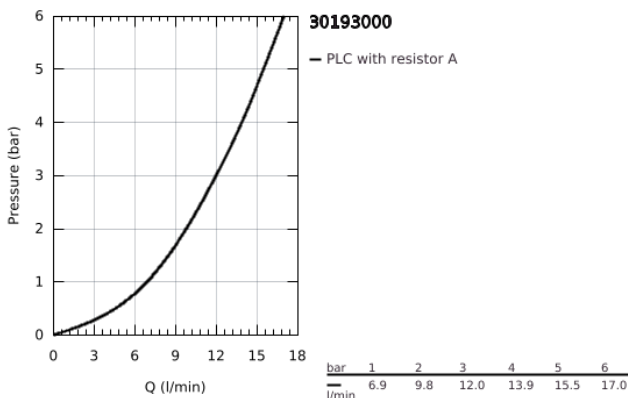

30 193 000 **EUROSMART COSMOPOLITAN SINGLE-LEVER SINK MIXER 1/2"**

PRODUCT DESCRIPTION

- Colour: chrome
- medium spout
- single hole installation
- GROHE LongLife finish
- GROHE SilkMove 35 mm ceramic cartridge
- mousseur
- adjustable flow rate limiter
- swivel tubular spout
- swivel area 140°
- flexible connection hoses
- rapid installation system
- maximum flow rate (at 3 bar): 12 l/min
- min. recommended pressure 1.0 bar

30 193 000 **EUROSMART COSMOPOLITAN SINGLE-LEVER SINK MIXER 1/2"**

SPARE PARTS, July 2013 – now

- 1: Lever (Spare part-nr. 46681000)
 - 2: Cap (Spare part-nr. 46492000)
 - 3: Screw ring (Spare part-nr. 46815000)
 - 4: Cartridge (Spare part-nr. 46374000)
 - 5: Seal kit (Spare part-nr. 46760000)
 - 6: Mousseur (Spare part-nr. 13929000)
 - 7: Shank fastening assembly (Spare part-nr. 46249000)
 - 8: Mounting wrench (Spare part-nr. 19017000)*
 - 9: Socket Spanner (Spare part-nr. 19332000)*
- * Optional accessories