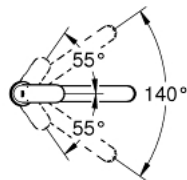

30 193 000 **EUROSMART COSMOPOLITAN SINGLE-LEVER SINK MIXER 1/2"**

PRODUCT DESCRIPTION

- Colour: chrome
- medium spout
- single hole installation
- GROHE LongLife finish
- GROHE SilkMove 35 mm ceramic cartridge
- mousseur
- adjustable flow rate limiter
- swivel tubular spout
- swivel area 140°
- flexible connection hoses
- rapid installation system
- maximum flow rate (at 3 bar): 12 l/min
- min. recommended pressure 1.0 bar

30 193 000 **EUROSMART COSMOPOLITAN SINGLE-LEVER SINK MIXER 1/2"**

SPARE PARTS, July 2013 – now

- 1: Lever (Spare part-nr. 46681000)
 - 2: Cap (Spare part-nr. 46492000)
 - 3: Screw ring (Spare part-nr. 46815000)
 - 4: Cartridge (Spare part-nr. 46374000)
 - 5: Seal kit (Spare part-nr. 46760000)
 - 6: Mousseur (Spare part-nr. 13929000)
 - 7: Shank fastening assembly (Spare part-nr. 46249000)
 - 8: Mounting wrench (Spare part-nr. 19017000)*
 - 9: Socket Spanner (Spare part-nr. 19332000)*
- * Optional accessories