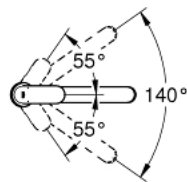

30 193 DC0 EUROSMART COSMOPOLITAN SINGLE-LEVER SINK MIXER 1/2"

PRODUCT DESCRIPTION

- Colour: Supersteel
- medium spout
- single hole installation
- GROHE LongLife finish
- GROHE SilkMove 35 mm ceramic cartridge
- mousseur
- adjustable flow rate limiter
- swivel tubular spout
- swivel area 140°
- flexible connection hoses
- rapid installation system
- maximum flow rate (at 3 bar): 12 l/min
- min. recommended pressure 1.0 bar

30 193 DC0 EUROSMART COSMOPOLITAN SINGLE-LEVER SINK MIXER 1/2"

SPARE PARTS, December 2012 – now

- 1: Lever (Spare part-nr. 46681DC0)
- 2: Cap (Spare part-nr. 46492DC0)
- 3: Screw ring (Spare part-nr. 46815000)
- 4: Cartridge (Spare part-nr. 46374000)
- 5: Seal kit (Spare part-nr. 46760000)
- 6: Mousseur (Spare part-nr. 13929DC0)
- 7: Shank fastening assembly (Spare part-nr. 46249000)
- 8: Mounting wrench (Spare part-nr. 19017000)*
- 9: Socket Spanner (Spare part-nr. 19332000)*