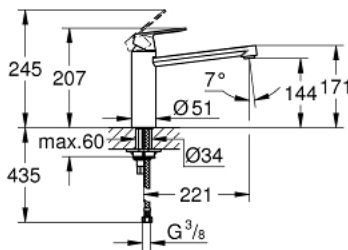

30 193 DC0 EUROSMART COSMOPOLITAN SINGLE-LEVER SINK MIXER 1/2"

PRODUCT DESCRIPTION

- Colour: Supersteel
- medium spout
- single hole installation
- GROHE LongLife finish
- GROHE SilkMove 35 mm ceramic cartridge
- mousseur
- adjustable flow rate limiter
- swivel tubular spout
- swivel area 140°
- flexible connection hoses
- rapid installation system
- maximum flow rate (at 3 bar): 12 l/min
- min. recommended pressure 1.0 bar

30 193 DC0 EUROSMART COSMOPOLITAN SINGLE-LEVER SINK MIXER 1/2"

SPARE PARTS, December 2012 – now

- 1: Lever (Spare part-nr. 46681DC0)
- 2: Cap (Spare part-nr. 46492DC0)
- 3: Screw ring (Spare part-nr. 46815000)
- 4: Cartridge (Spare part-nr. 46374000)
- 5: Seal kit (Spare part-nr. 46760000)
- 6: Mousseur (Spare part-nr. 13929DC0)
- 7: Shank fastening assembly (Spare part-nr. 46249000)
- 8: Mounting wrench (Spare part-nr. 19017000)*
- 9: Socket Spanner (Spare part-nr. 19332000)*