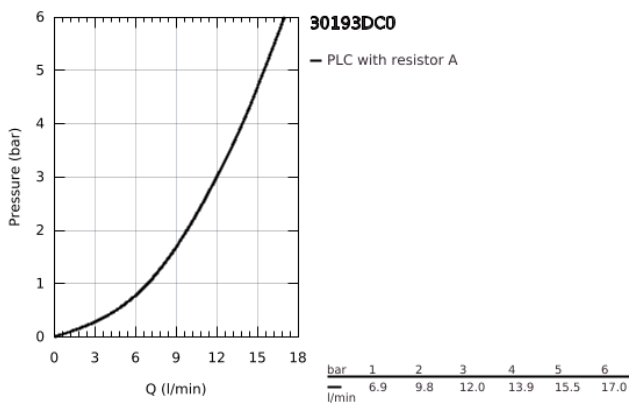

30 193 DC0 EUROSMART COSMOPOLITAN SINGLE-LEVER SINK MIXER 1/2"

PRODUCT DESCRIPTION

- Colour: Supersteel
- medium spout
- single hole installation
- GROHE LongLife finish
- GROHE SilkMove 35 mm ceramic cartridge
- mousseur
- adjustable flow rate limiter
- swivel tubular spout
- swivel area 140°
- flexible connection hoses
- rapid installation system
- maximum flow rate (at 3 bar): 12 l/min
- min. recommended pressure 1.0 bar

30 193 DC0 EUROSMART COSMOPOLITAN SINGLE-LEVER SINK MIXER 1/2"

SPARE PARTS, December 2012 – now

- 1: Lever (Spare part-nr. 46681DC0)
- 2: Cap (Spare part-nr. 46492DC0)
- 3: Screw ring (Spare part-nr. 46815000)
- 4: Cartridge (Spare part-nr. 46374000)
- 5: Seal kit (Spare part-nr. 46760000)
- 6: Mousseur (Spare part-nr. 13929DC0)
- 7: Shank fastening assembly (Spare part-nr. 46249000)
- 8: Mounting wrench (Spare part-nr. 19017000)*
- 9: Socket Spanner (Spare part-nr. 19332000)*