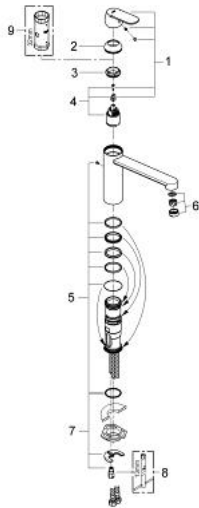

30 193 DC0 EUROSMART COSMOPOLITAN SINGLE-LEVER SINK MIXER 1/2"

PRODUCT DESCRIPTION

- Colour: Supersteel
- medium spout
- single hole installation
- GROHE LongLife finish
- GROHE SilkMove 35 mm ceramic cartridge
- mousseur
- adjustable flow rate limiter
- swivel tubular spout
- swivel area 140°
- flexible connection hoses
- rapid installation system
- maximum flow rate (at 3 bar): 12 l/min
- min. recommended pressure 1.0 bar

30 193 DC0 EUROSMART COSMOPOLITAN SINGLE-LEVER SINK MIXER 1/2"

SPARE PARTS, December 2012 – now

- 1: Lever (Spare part-nr. 46681DC0)
- 2: Cap (Spare part-nr. 46492DC0)
- 3: Screw ring (Spare part-nr. 46815000)
- 4: Cartridge (Spare part-nr. 46374000)
- 5: Seal kit (Spare part-nr. 46760000)
- 6: Mousseur (Spare part-nr. 13929DC0)
- 7: Shank fastening assembly (Spare part-nr. 46249000)
- 8: Mounting wrench (Spare part-nr. 19017000)*
- 9: Socket Spanner (Spare part-nr. 19332000)*