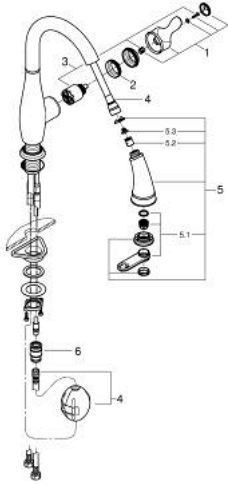

### 30 215 001 PARKFIELD SINGLE-LEVER SINK MIXER 1/2"

**PRODUCT DESCRIPTION**

- Colour: chrome
- single hole installation
- GROHE LongLife finish
- GROHE SilkMove 35 mm ceramic cartridge
- with integrated temperature limiter
- Pull-Out spray for greater flexibility
- Dual Spray - switch between mousseur and SpeedClean shower jet using diverter
- automatic return to mousseur
- adjustable flow rate limiter
- swivel tubular spout, swivel area 360°
- integrated non-return valve
- protected against backflow
- flexible connection hoses
- rapid installation system
- min. recommended pressure 1.0 bar
- QuickMount included

## 30 215 001 PARKFIELD SINGLE-LEVER SINK MIXER 1/2"

### SPARE PARTS, July 2016 – September 2023

- 1: Lever (Spare part-nr. 46889000)
- 2: Screw coupling (Spare part-nr. 46460000)
- 3: Cartridge (Spare part-nr. 46374000)
- 4: Hose for sink mixer with pull-out dual spray or mousseur (Spare part-nr. 48293000)
- 5: Pull out spray (Spare part-nr. 46890NC0)
- 5.1: Mousseur (Spare part-nr. 46711000)
- 5.2: Non-return valve (Spare part-nr. 08565000)
- 5.3: Dirt strainer (Spare part-nr. 0676800M)
- 6: Quick coupling (Spare part-nr. 46338000)
- 6.1: O-ring  $\varnothing 10 \times 2.2$  mm (Spare part-nr. 0057500M)