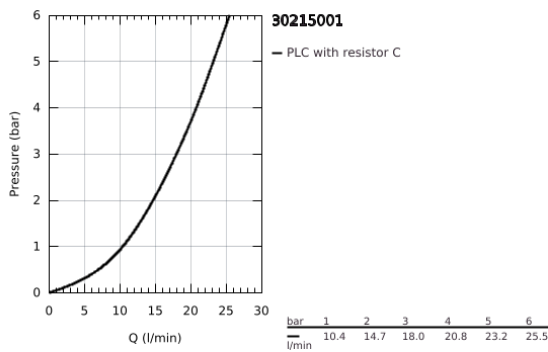

### 30 215 001 PARKFIELD SINGLE-LEVER SINK MIXER 1/2"

**PRODUCT DESCRIPTION**

- Colour: chrome
- single hole installation
- GROHE LongLife finish
- GROHE SilkMove 35 mm ceramic cartridge
- with integrated temperature limiter
- Pull-Out spray for greater flexibility
- Dual Spray - switch between mousseur and SpeedClean shower jet using diverter
- automatic return to mousseur
- adjustable flow rate limiter
- swivel tubular spout, swivel area 360°
- integrated non-return valve
- protected against backflow
- flexible connection hoses
- rapid installation system
- min. recommended pressure 1.0 bar
- QuickMount included

## 30 215 001 PARKFIELD SINGLE-LEVER SINK MIXER 1/2"