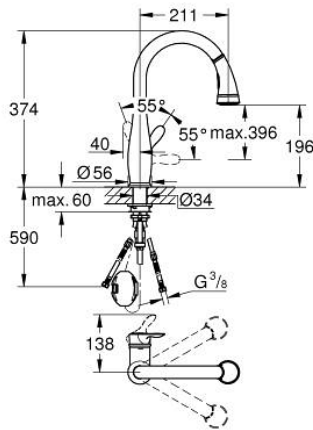

### 30 215 001 PARKFIELD SINGLE-LEVER SINK MIXER 1/2"

**PRODUCT DESCRIPTION**

- Colour: chrome
- single hole installation
- GROHE LongLife finish
- GROHE SilkMove 35 mm ceramic cartridge
- with integrated temperature limiter
- Pull-Out spray for greater flexibility
- Dual Spray - switch between mousseur and SpeedClean shower jet using diverter
- automatic return to mousseur
- adjustable flow rate limiter
- swivel tubular spout, swivel area 360°
- integrated non-return valve
- protected against backflow
- flexible connection hoses
- rapid installation system
- min. recommended pressure 1.0 bar
- QuickMount included

## 30 215 001 PARKFIELD SINGLE-LEVER SINK MIXER 1/2"

### SPARE PARTS, July 2016 – September 2023

- 1: Lever (Spare part-nr. 46889000)
- 2: Screw coupling (Spare part-nr. 46460000)
- 3: Cartridge (Spare part-nr. 46374000)
- 4: Hose for sink mixer with pull-out dual spray or mousseur (Spare part-nr. 48293000)
- 5: Pull out spray (Spare part-nr. 46890NC0)
- 5.1: Mousseur (Spare part-nr. 46711000)
- 5.2: Non-return valve (Spare part-nr. 08565000)
- 5.3: Dirt strainer (Spare part-nr. 0676800M)
- 6: Quick coupling (Spare part-nr. 46338000)
- 6.1: O-ring  $\varnothing 10 \times 2.2$  mm (Spare part-nr. 0057500M)