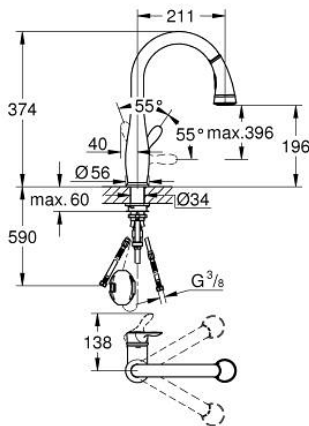

30 215 DC1 PARKFIELD SINGLE-LEVER SINK MIXER 1/2"

PRODUCT DESCRIPTION

- Colour: Supersteel
- single hole installation
- GROHE LongLife finish
- GROHE SilkMove 35 mm ceramic cartridge
- with integrated temperature limiter
- Pull-Out spray for greater flexibility
- Dual Spray - switch between mousseur and SpeedClean shower jet using diverter
- automatic return to mousseur
- adjustable flow rate limiter
- swivel tubular spout, swivel area 360°
- integrated non-return valve
- protected against backflow
- flexible connection hoses
- rapid installation system
- min. recommended pressure 1.0 bar
- QuickMount included

30 215 DC1 PARKFIELD SINGLE-LEVER SINK MIXER 1/2"

SPARE PARTS, July 2016 – September 2023

- 1: Lever (Spare part-nr. 46889DC0)
- 2: Screw coupling (Spare part-nr. 46460000)
- 3: Cartridge (Spare part-nr. 46374000)
- 4: Hose for sink mixer with pull-out dual spray or mousseur (Spare part-nr. 48293000)
- 5: Pull out spray (Spare part-nr. 46890ND0)
- 5.1: Mousseur (Spare part-nr. 46711000)
- 5.2: Non-return valve (Spare part-nr. 08565000)
- 5.3: Dirt strainer (Spare part-nr. 0676800M)
- 6: Quick coupling (Spare part-nr. 46338000)
- 6.1: O-ring \varnothing 10 x 2.2 mm (Spare part-nr. 0057500M)