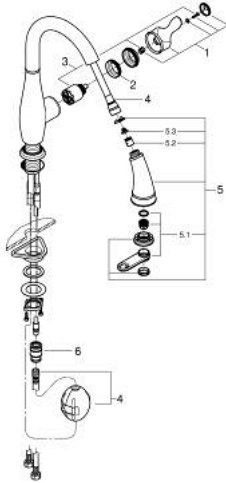

30 215 DC1 PARKFIELD SINGLE-LEVER SINK MIXER 1/2"

PRODUCT DESCRIPTION

- Colour: Supersteel
- single hole installation
- GROHE LongLife finish
- GROHE SilkMove 35 mm ceramic cartridge
- with integrated temperature limiter
- Pull-Out spray for greater flexibility
- Dual Spray - switch between mousseur and SpeedClean shower jet using diverter
- automatic return to mousseur
- adjustable flow rate limiter
- swivel tubular spout, swivel area 360°
- integrated non-return valve
- protected against backflow
- flexible connection hoses
- rapid installation system
- min. recommended pressure 1.0 bar
- QuickMount included

30 215 DC1 PARKFIELD SINGLE-LEVER SINK MIXER 1/2"

SPARE PARTS, July 2016 – September 2023

- 1: Lever (Spare part-nr. 46889DC0)
- 2: Screw coupling (Spare part-nr. 46460000)
- 3: Cartridge (Spare part-nr. 46374000)
- 4: Hose for sink mixer with pull-out dual spray or mousseur (Spare part-nr. 48293000)
- 5: Pull out spray (Spare part-nr. 46890ND0)
- 5.1: Mousseur (Spare part-nr. 46711000)
- 5.2: Non-return valve (Spare part-nr. 08565000)
- 5.3: Dirt strainer (Spare part-nr. 0676800M)
- 6: Quick coupling (Spare part-nr. 46338000)
- 6.1: O-ring \varnothing 10 x 2.2 mm (Spare part-nr. 0057500M)