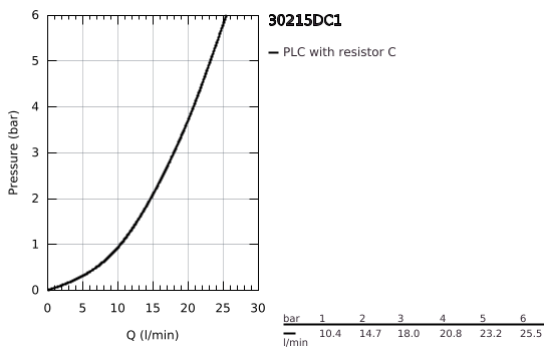

30 215 DC1 PARKFIELD SINGLE-LEVER SINK MIXER 1/2"

PRODUCT DESCRIPTION

- Colour: Supersteel
- single hole installation
- GROHE LongLife finish
- GROHE SilkMove 35 mm ceramic cartridge
- with integrated temperature limiter
- Pull-Out spray for greater flexibility
- Dual Spray - switch between mousseur and SpeedClean shower jet using diverter
- automatic return to mousseur
- adjustable flow rate limiter
- swivel tubular spout, swivel area 360°
- integrated non-return valve
- protected against backflow
- flexible connection hoses
- rapid installation system
- min. recommended pressure 1.0 bar
- QuickMount included

30 215 DC1 PARKFIELD SINGLE-LEVER SINK MIXER 1/2"

SPARE PARTS, July 2016 – September 2023

- 1: Lever (Spare part-nr. 46889DC0)
- 2: Screw coupling (Spare part-nr. 46460000)
- 3: Cartridge (Spare part-nr. 46374000)
- 4: Hose for sink mixer with pull-out dual spray or mousseur (Spare part-nr. 48293000)
- 5: Pull out spray (Spare part-nr. 46890ND0)
- 5.1: Mousseur (Spare part-nr. 46711000)
- 5.2: Non-return valve (Spare part-nr. 08565000)
- 5.3: Dirt strainer (Spare part-nr. 0676800M)
- 6: Quick coupling (Spare part-nr. 46338000)
- 6.1: O-ring \varnothing 10 x 2.2 mm (Spare part-nr. 0057500M)