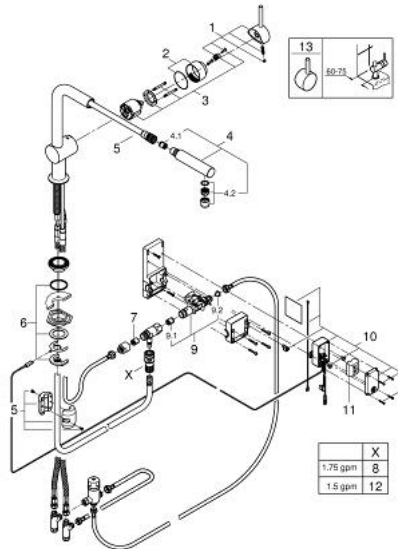

## 30 218 001 MINTA TOUCH ELECTRONIC SINGLE-LEVER SINK MIXER 1/2"

### SPARE PARTS, May 2015 – now

- 1: Lever (Spare part-nr. 46015000)
  - 2: Cap (Spare part-nr. 46025000)
  - 3: Cartridge (Spare part-nr. 46048000)
  - 4: Pull out spray (Spare part-nr. 46858000)
  - 4.1: Non-return valve (Spare part-nr. 08565000)
  - 4.2: Mousseur (Spare part-nr. 13967000)
  - 5: Hose for sink mixer with pull-out dual spray or mousseur (Spare part-nr. 48293000)
  - 6: Shank fastening assembly (Spare part-nr. 46345000)
  - 7: Non-return valve (Spare part-nr. 08565000)
  - 8: Snap coupling (Spare part-nr. 48220000)
  - 9: Solenoid valve (Spare part-nr. 48213000)
  - 9.1: Non-return valve (Spare part-nr. 08565000)
  - 9.2: Dirt strainer (Spare part-nr. 42395000)
  - 10: Control unit (Spare part-nr. 48214000)
  - 11: Battery (Spare part-nr. 42886000)
  - 12: Quick coupling (Spare part-nr. 64999000)\*
- \* Optional accessories