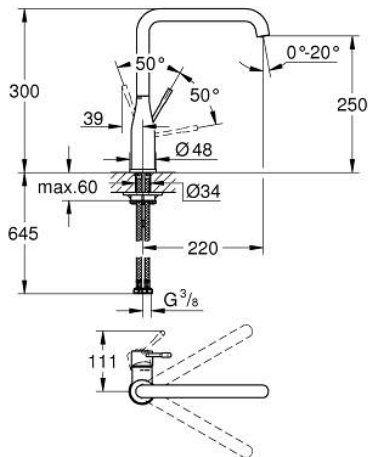

30 269 000 **ESSENCE SINGLE-LEVER SINK MIXER 1/2"**

PRODUCT DESCRIPTION

- Colour: chrome
- high spout
- single hole installation
- GROHE LongLife finish
- GROHE SilkMove 28 mm ceramic cartridge
- GROHE AquaGuide adjustable mousseur
- swivel tubular spout
- adjustable swivel area 0° / 150° / 360°
- flexible connection hoses
-
- integrated temperature limiter
- min. recommended pressure 1.0 bar

30 269 000 ESSENCE SINGLE-LEVER SINK MIXER 1/2"

SPARE PARTS, February 2022 – now

- 1: Lever (Spare part-nr. 46927000)
- 2: Cartridge (Spare part-nr. 46580000)
- 3: screw ring (Spare part-nr. 48591000)
- 4: L-spout (Spare part-nr. 13376000)
- 4.1: Mousseur (Spare part-nr. 48270000)
- 4.2: Sealing washer (Spare part-nr. 0128500M)
- 4.3: Safety ring (Spare part-nr. 4826600M)
- 5: Escutcheon (Spare part-nr. 48603000)
- 6: Shank fastening assembly (Spare part-nr. 46671000)
- 7: Support plate (Spare part-nr. 05334000)
- 8: Mounting wrench (Spare part-nr. 19017000)*