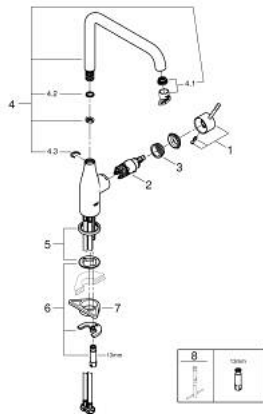

30 269 000 **ESSENCE SINGLE-LEVER SINK MIXER 1/2"**

PRODUCT DESCRIPTION

- Colour: chrome
- high spout
- single hole installation
- GROHE LongLife finish
- GROHE SilkMove 28 mm ceramic cartridge
- GROHE AquaGuide adjustable mousseur
- swivel tubular spout
- adjustable swivel area 0° / 150° / 360°
- flexible connection hoses
-
- integrated temperature limiter
- min. recommended pressure 1.0 bar

30 269 000 ESSENCE SINGLE-LEVER SINK MIXER 1/2"

SPARE PARTS, February 2022 – now

- 1: Lever (Spare part-nr. 46927000)
- 2: Cartridge (Spare part-nr. 46580000)
- 3: screw ring (Spare part-nr. 48591000)
- 4: L-spout (Spare part-nr. 13376000)
- 4.1: Mousseur (Spare part-nr. 48270000)
- 4.2: Sealing washer (Spare part-nr. 0128500M)
- 4.3: Safety ring (Spare part-nr. 4826600M)
- 5: Escutcheon (Spare part-nr. 48603000)
- 6: Shank fastening assembly (Spare part-nr. 46671000)
- 7: Support plate (Spare part-nr. 05334000)
- 8: Mounting wrench (Spare part-nr. 19017000)*