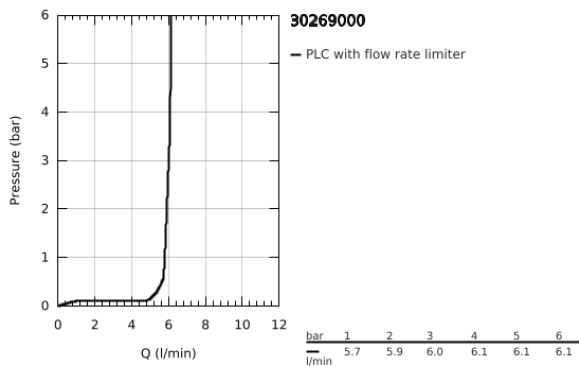

30 269 000 **ESSENCE SINGLE-LEVER SINK MIXER 1/2"**

PRODUCT DESCRIPTION

- Colour: chrome
- high spout
- single hole installation
- GROHE LongLife finish
- GROHE SilkMove 28 mm ceramic cartridge
- GROHE AquaGuide adjustable mousseur
- swivel tubular spout
- adjustable swivel area 0° / 150° / 360°
- flexible connection hoses
-
- integrated temperature limiter
- min. recommended pressure 1.0 bar

30 269 000 ESSENCE SINGLE-LEVER SINK MIXER 1/2"

SPARE PARTS, February 2022 – now

- 1: Lever (Spare part-nr. 46927000)
- 2: Cartridge (Spare part-nr. 46580000)
- 3: screw ring (Spare part-nr. 48591000)
- 4: L-spout (Spare part-nr. 13376000)
- 4.1: Mousseur (Spare part-nr. 48270000)
- 4.2: Sealing washer (Spare part-nr. 0128500M)
- 4.3: Safety ring (Spare part-nr. 4826600M)
- 5: Escutcheon (Spare part-nr. 48603000)
- 6: Shank fastening assembly (Spare part-nr. 46671000)
- 7: Support plate (Spare part-nr. 05334000)
- 8: Mounting wrench (Spare part-nr. 19017000)*