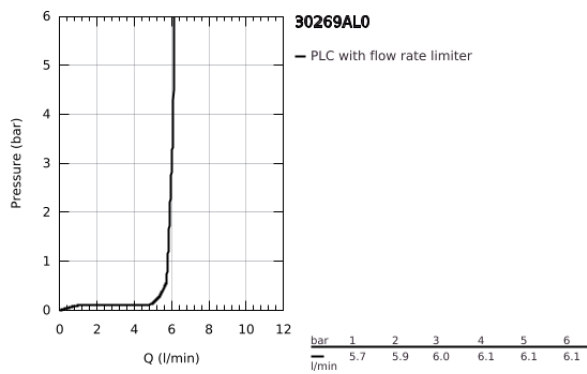

30 269 AL0 ESSENCE SINGLE-LEVER SINK MIXER 1/2"

PRODUCT DESCRIPTION

- Colour: brushed hard graphite
- high spout
- single hole installation
- GROHE LongLife finish
- GROHE SilkMove 28 mm ceramic cartridge
- GROHE AquaGuide adjustable mousseur
- swivel tubular spout
- adjustable swivel area 0° / 150° / 360°
- flexible connection hoses
-
- integrated temperature limiter
- min. recommended pressure 1.0 bar

30 269 AL0 ESSENCE SINGLE-LEVER SINK MIXER 1/2"

SPARE PARTS, February 2022 – now

- 1: Lever (Spare part-nr. 46927AL0)
- 2: Cartridge (Spare part-nr. 46580000)
- 3: screw ring (Spare part-nr. 48591000)
- 4: L-spout (Spare part-nr. 13376AL0)
- 4.1: Mousseur (Spare part-nr. 48270000)
- 4.2: Sealing washer (Spare part-nr. 0128500M)
- 4.3: Safety ring (Spare part-nr. 4826600M)
- 5: Escutcheon (Spare part-nr. 48603AL0)
- 6: Shank fastening assembly (Spare part-nr. 46671000)
- 7: Support plate (Spare part-nr. 05334000)
- 8: Mounting wrench (Spare part-nr. 19017000)*