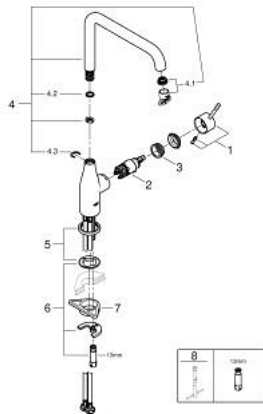

30 269 AL0 ESSENCE SINGLE-LEVER SINK MIXER 1/2"

PRODUCT DESCRIPTION

- Colour: brushed hard graphite
- high spout
- single hole installation
- GROHE LongLife finish
- GROHE SilkMove 28 mm ceramic cartridge
- GROHE AquaGuide adjustable mousseur
- swivel tubular spout
- adjustable swivel area 0° / 150° / 360°
- flexible connection hoses
-
- integrated temperature limiter
- min. recommended pressure 1.0 bar

30 269 AL0 ESSENCE SINGLE-LEVER SINK MIXER 1/2"

SPARE PARTS, February 2022 – now

- 1: Lever (Spare part-nr. 46927AL0)
- 2: Cartridge (Spare part-nr. 46580000)
- 3: screw ring (Spare part-nr. 48591000)
- 4: L-spout (Spare part-nr. 13376AL0)
- 4.1: Mousseur (Spare part-nr. 48270000)
- 4.2: Sealing washer (Spare part-nr. 0128500M)
- 4.3: Safety ring (Spare part-nr. 4826600M)
- 5: Escutcheon (Spare part-nr. 48603AL0)
- 6: Shank fastening assembly (Spare part-nr. 46671000)
- 7: Support plate (Spare part-nr. 05334000)
- 8: Mounting wrench (Spare part-nr. 19017000)*