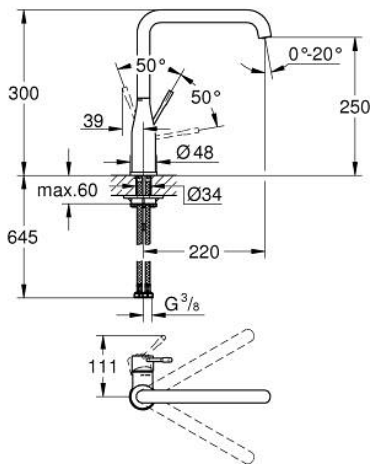

30 269 AL0 ESSENCE SINGLE-LEVER SINK MIXER 1/2"

PRODUCT DESCRIPTION

- Colour: brushed hard graphite
- high spout
- single hole installation
- GROHE LongLife finish
- GROHE SilkMove 28 mm ceramic cartridge
- GROHE AquaGuide adjustable mousseur
- swivel tubular spout
- adjustable swivel area 0° / 150° / 360°
- flexible connection hoses
-
- integrated temperature limiter
- min. recommended pressure 1.0 bar

30 269 AL0 ESSENCE SINGLE-LEVER SINK MIXER 1/2"

SPARE PARTS, February 2022 – now

- 1: Lever (Spare part-nr. 46927AL0)
- 2: Cartridge (Spare part-nr. 46580000)
- 3: screw ring (Spare part-nr. 48591000)
- 4: L-spout (Spare part-nr. 13376AL0)
- 4.1: Mousseur (Spare part-nr. 48270000)
- 4.2: Sealing washer (Spare part-nr. 0128500M)
- 4.3: Safety ring (Spare part-nr. 4826600M)
- 5: Escutcheon (Spare part-nr. 48603AL0)
- 6: Shank fastening assembly (Spare part-nr. 46671000)
- 7: Support plate (Spare part-nr. 05334000)
- 8: Mounting wrench (Spare part-nr. 19017000)*