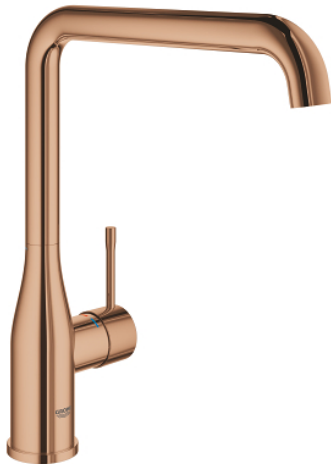

30 269 DA0 ESSENCE SINGLE-LEVER SINK MIXER 1/2"

PRODUCT DESCRIPTION

- Colour: warm sunset
- high spout
- single hole installation
- GROHE LongLife finish
- GROHE SilkMove 28 mm ceramic cartridge
- GROHE AquaGuide adjustable mousseur
- swivel tubular spout
- adjustable swivel area 0° / 150° / 360°
- flexible connection hoses
-
- integrated temperature limiter
- min. recommended pressure 1.0 bar