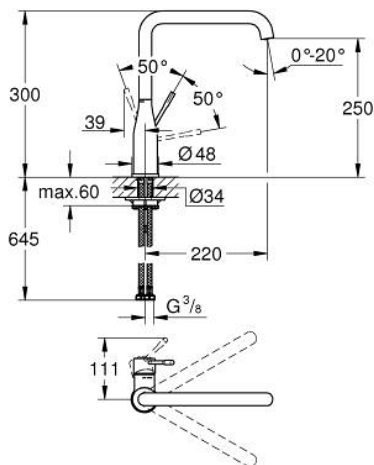

30 269 DC0 ESSENCE SINGLE-LEVER SINK MIXER 1/2"

PRODUCT DESCRIPTION

- Colour: Supersteel
- high spout
- single hole installation
- GROHE LongLife finish
- GROHE SilkMove 28 mm ceramic cartridge
- GROHE AquaGuide adjustable mousseur
- swivel tubular spout
- adjustable swivel area 0° / 150° / 360°
- flexible connection hoses
-
- integrated temperature limiter
- min. recommended pressure 1.0 bar

30 269 DC0 ESSENCE SINGLE-LEVER SINK MIXER 1/2"

SPARE PARTS, February 2022 – now

- 1: Lever (Spare part-nr. 46927DC0)
- 2: Cartridge (Spare part-nr. 46580000)
- 3: screw ring (Spare part-nr. 48591000)
- 4: L-spout (Spare part-nr. 13376DC0)
- 4.1: Mousseur (Spare part-nr. 48270000)
- 4.2: Sealing washer (Spare part-nr. 0128500M)
- 4.3: Safety ring (Spare part-nr. 4826600M)
- 5: Escutcheon (Spare part-nr. 48603DC0)
- 6: Shank fastening assembly (Spare part-nr. 46671000)
- 7: Support plate (Spare part-nr. 05334000)
- 8: Mounting wrench (Spare part-nr. 19017000)*