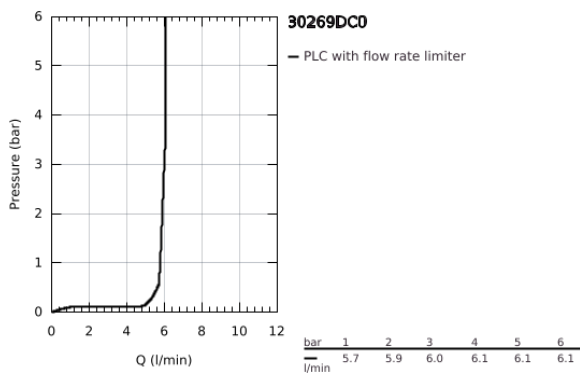

30 269 DC0 ESSENCE SINGLE-LEVER SINK MIXER 1/2"

PRODUCT DESCRIPTION

- Colour: Supersteel
- high spout
- single hole installation
- GROHE LongLife finish
- GROHE SilkMove 28 mm ceramic cartridge
- GROHE AquaGuide adjustable mousseur
- swivel tubular spout
- adjustable swivel area 0° / 150° / 360°
- flexible connection hoses
-
- integrated temperature limiter
- min. recommended pressure 1.0 bar

30 269 DC0 ESSENCE SINGLE-LEVER SINK MIXER 1/2"

SPARE PARTS, February 2022 – now

- 1: Lever (Spare part-nr. 46927DC0)
- 2: Cartridge (Spare part-nr. 46580000)
- 3: screw ring (Spare part-nr. 48591000)
- 4: L-spout (Spare part-nr. 13376DC0)
- 4.1: Mousseur (Spare part-nr. 48270000)
- 4.2: Sealing washer (Spare part-nr. 0128500M)
- 4.3: Safety ring (Spare part-nr. 4826600M)
- 5: Escutcheon (Spare part-nr. 48603DC0)
- 6: Shank fastening assembly (Spare part-nr. 46671000)
- 7: Support plate (Spare part-nr. 05334000)
- 8: Mounting wrench (Spare part-nr. 19017000)*