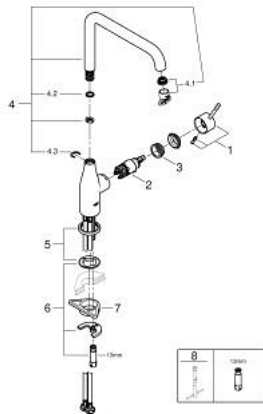

30 269 DC0 ESSENCE SINGLE-LEVER SINK MIXER 1/2"

PRODUCT DESCRIPTION

- Colour: Supersteel
- high spout
- single hole installation
- GROHE LongLife finish
- GROHE SilkMove 28 mm ceramic cartridge
- GROHE AquaGuide adjustable mousseur
- swivel tubular spout
- adjustable swivel area 0° / 150° / 360°
- flexible connection hoses
-
- integrated temperature limiter
- min. recommended pressure 1.0 bar

30 269 DC0 ESSENCE SINGLE-LEVER SINK MIXER 1/2"

SPARE PARTS, February 2022 – now

- 1: Lever (Spare part-nr. 46927DC0)
- 2: Cartridge (Spare part-nr. 46580000)
- 3: screw ring (Spare part-nr. 48591000)
- 4: L-spout (Spare part-nr. 13376DC0)
- 4.1: Mousseur (Spare part-nr. 48270000)
- 4.2: Sealing washer (Spare part-nr. 0128500M)
- 4.3: Safety ring (Spare part-nr. 4826600M)
- 5: Escutcheon (Spare part-nr. 48603DC0)
- 6: Shank fastening assembly (Spare part-nr. 46671000)
- 7: Support plate (Spare part-nr. 05334000)
- 8: Mounting wrench (Spare part-nr. 19017000)*