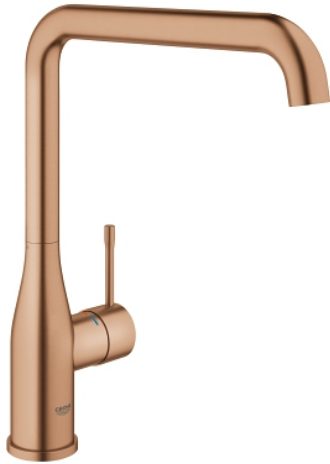

### 30 269 DL0 ESSENCE SINGLE-LEVER SINK MIXER 1/2"

**PRODUCT DESCRIPTION**

- Colour: brushed warm sunset
- high spout
- single hole installation
- GROHE LongLife finish
- GROHE SilkMove 28 mm ceramic cartridge
- GROHE AquaGuide adjustable mousseur
- swivel tubular spout
- adjustable swivel area 0° / 150° / 360°
- flexible connection hoses
- 
- integrated temperature limiter
- min. recommended pressure 1.0 bar