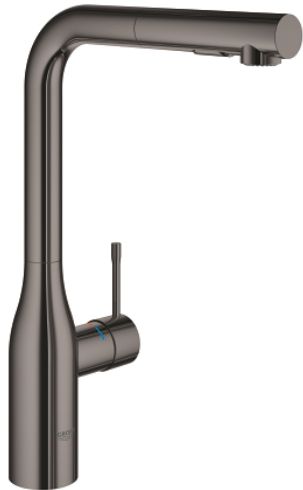

### 30 270 A00 ESSENCE SINGLE-LEVER SINK MIXER 1/2"

**PRODUCT DESCRIPTION**

- Colour: hard graphite
- high spout
- single hole installation
- GROHE LongLife finish
- GROHE SilkMove 28 mm ceramic cartridge
- Pull-Out spout for greater flexibility
- flow straightener
- diverter: laminar spray/SpeedClean shower jet
- automatic return to laminar spray
- material: metal
- swivel tubular spout, swivel area 360°
- integrated non-return valve
- protected against backflow
- flexible connection hoses
- integrated temperature limiter
- min. recommended pressure 1.0 bar