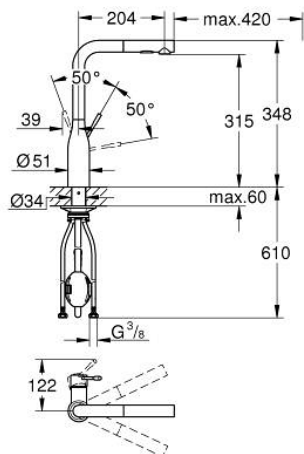

30 270 AL0 ESSENCE SINGLE-LEVER SINK MIXER 1/2"

PRODUCT DESCRIPTION

- Colour: brushed hard graphite
- high spout
- single hole installation
- GROHE LongLife finish
- GROHE SilkMove 28 mm ceramic cartridge
- Pull-Out spout for greater flexibility
- flow straightener
- Dual Spray - switch between laminar spray and SpeedClean shower jet using diverter
- automatic return to laminar spray
- material: metal
- swivel tubular spout, swivel area 360°
- integrated non-return valve
- protected against backflow
- flexible connection hoses
-
- integrated temperature limiter
- min. recommended pressure 1.0 bar

30 270 AL0 ESSENCE SINGLE-LEVER SINK MIXER 1/2"

SPARE PARTS, June 2022 – now

- 1: Lever (Spare part-nr. 46927AL0)
- 2: Cartridge (Spare part-nr. 46580000)
- 3: Pull out spray (Spare part-nr. 46926AL0)
- 3.1: Dirt strainer (Spare part-nr. 0676800M)
- 3.2: Non-return valve (Spare part-nr. 08565000)
- 3.3: Flow straightener (Spare part-nr. 48275000)
- 4: Hose for sink mixer with pull-out dual spray or mousseur (Spare part-nr. 48293000)
- 5: Shank fastening assembly (Spare part-nr. 48384000)
- 6: Support plate (Spare part-nr. 05334000)