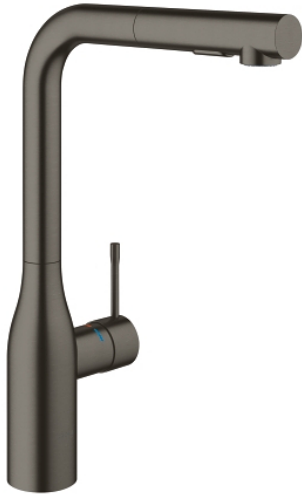

30 270 AL0 ESSENCE SINGLE-LEVER SINK MIXER 1/2"

PRODUCT DESCRIPTION

- Colour: brushed hard graphite
- high spout
- single hole installation
- GROHE LongLife finish
- GROHE SilkMove 28 mm ceramic cartridge
- Pull-Out spout for greater flexibility
- flow straightener
- Dual Spray - switch between laminar spray and SpeedClean shower jet using diverter
- automatic return to laminar spray
- material: metal
- swivel tubular spout, swivel area 360°
- integrated non-return valve
- protected against backflow
- flexible connection hoses
-
- integrated temperature limiter
- min. recommended pressure 1.0 bar

30 270 AL0 ESSENCE SINGLE-LEVER SINK MIXER 1/2"

SPARE PARTS, June 2022 – now

- 1: Lever (Spare part-nr. 46927AL0)
- 2: Cartridge (Spare part-nr. 46580000)
- 3: Pull out spray (Spare part-nr. 46926AL0)
- 3.1: Dirt strainer (Spare part-nr. 0676800M)
- 3.2: Non-return valve (Spare part-nr. 08565000)
- 3.3: Flow straightener (Spare part-nr. 48275000)
- 4: Hose for sink mixer with pull-out dual spray or mousseur (Spare part-nr. 48293000)
- 5: Shank fastening assembly (Spare part-nr. 48384000)
- 6: Support plate (Spare part-nr. 05334000)