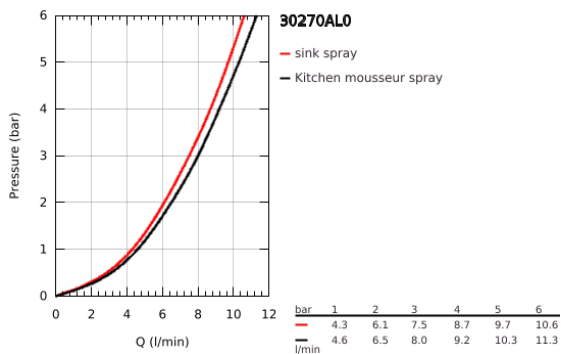

30 270 AL0 ESSENCE SINGLE-LEVER SINK MIXER 1/2"

PRODUCT DESCRIPTION

- Colour: brushed hard graphite
- high spout
- single hole installation
- GROHE LongLife finish
- GROHE SilkMove 28 mm ceramic cartridge
- Pull-Out spout for greater flexibility
- flow straightener
- Dual Spray - switch between laminar spray and SpeedClean shower jet using diverter
- automatic return to laminar spray
- material: metal
- swivel tubular spout, swivel area 360°
- integrated non-return valve
- protected against backflow
- flexible connection hoses
-
- integrated temperature limiter
- min. recommended pressure 1.0 bar

30 270 AL0 ESSENCE SINGLE-LEVER SINK MIXER 1/2"

SPARE PARTS, June 2022 – now

- 1: Lever (Spare part-nr. 46927AL0)
- 2: Cartridge (Spare part-nr. 46580000)
- 3: Pull out spray (Spare part-nr. 46926AL0)
- 3.1: Dirt strainer (Spare part-nr. 0676800M)
- 3.2: Non-return valve (Spare part-nr. 08565000)
- 3.3: Flow straightener (Spare part-nr. 48275000)
- 4: Hose for sink mixer with pull-out dual spray or mousseur (Spare part-nr. 48293000)
- 5: Shank fastening assembly (Spare part-nr. 48384000)
- 6: Support plate (Spare part-nr. 05334000)