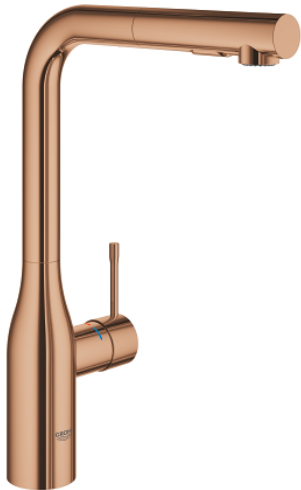

30 270 DA0 ESSENCE SINGLE-LEVER SINK MIXER 1/2"

PRODUCT DESCRIPTION

- Colour: warm sunset
- high spout
- single hole installation
- GROHE LongLife finish
- GROHE SilkMove 28 mm ceramic cartridge
- Pull-Out spout for greater flexibility
- flow straightener
- Dual Spray - switch between laminar spray and SpeedClean shower jet using diverter
- automatic return to laminar spray
- material: metal
- swivel tubular spout, swivel area 360°
- integrated non-return valve
- protected against backflow
- flexible connection hoses
-
- integrated temperature limiter
- min. recommended pressure 1.0 bar