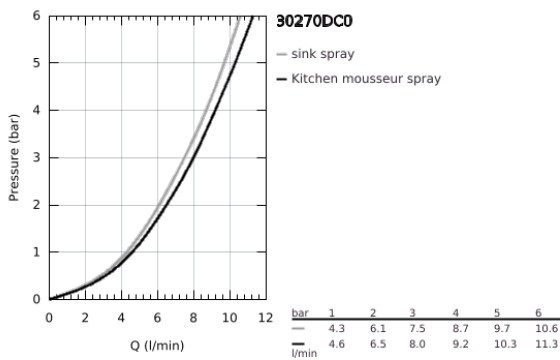

### 30 270 DC0 ESSENCE SINGLE-LEVER SINK MIXER 1/2"

#### PRODUCT DESCRIPTION

- Colour: Supersteel
- high spout
- single hole installation
- GROHE LongLife finish
- GROHE SilkMove 28 mm ceramic cartridge
- Pull-Out spout for greater flexibility
- flow straightener
- Dual Spray - switch between laminar spray and SpeedClean shower jet using diverter
- automatic return to laminar spray
- material: metal
- swivel tubular spout, swivel area 360°
- integrated non-return valve
- protected against backflow
- flexible connection hoses
- 
- integrated temperature limiter
- min. recommended pressure 1.0 bar

## 30 270 DC0 ESSENCE SINGLE-LEVER SINK MIXER 1/2"