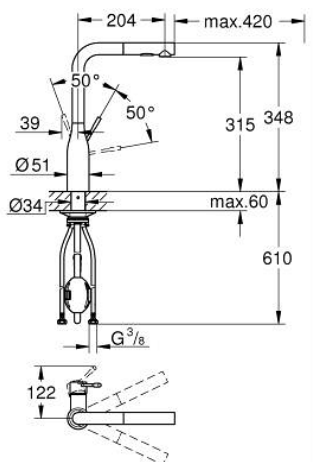

### 30 270 DC0 ESSENCE SINGLE-LEVER SINK MIXER 1/2"

#### PRODUCT DESCRIPTION

- Colour: Supersteel
- high spout
- single hole installation
- GROHE LongLife finish
- GROHE SilkMove 28 mm ceramic cartridge
- Pull-Out spout for greater flexibility
- flow straightener
- Dual Spray - switch between laminar spray and SpeedClean shower jet using diverter
- automatic return to laminar spray
- material: metal
- swivel tubular spout, swivel area 360°
- integrated non-return valve
- protected against backflow
- flexible connection hoses
- 
- integrated temperature limiter
- min. recommended pressure 1.0 bar

## 30 270 DC0 ESSENCE SINGLE-LEVER SINK MIXER 1/2"

### SPARE PARTS, June 2022 – now

- 1: Lever (Spare part-nr. 46927DC0)
- 2: Cartridge (Spare part-nr. 46580000)
- 3: Pull out spray (Spare part-nr. 46926DC0)
- 3.1: Dirt strainer (Spare part-nr. 0676800M)
- 3.2: Non-return valve (Spare part-nr. 08565000)
- 3.3: Flow straightener (Spare part-nr. 48275000)
- 4: Hose for sink mixer with pull-out dual spray or mousseur (Spare part-nr. 48293000)
- 5: Shank fastening assembly (Spare part-nr. 48384000)
- 6: Support plate (Spare part-nr. 05334000)