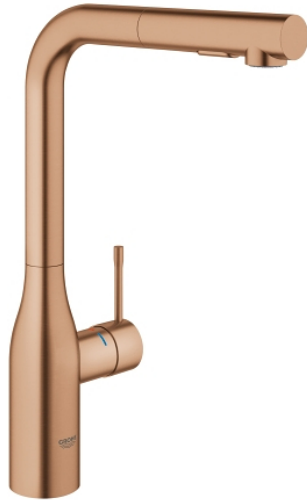

## 30 270 DL0 ESSENCE SINGLE-LEVER SINK MIXER 1/2"

### PRODUCT DESCRIPTION

- Colour: brushed warm sunset
- high spout
- single hole installation
- GROHE LongLife finish
- GROHE SilkMove 28 mm ceramic cartridge
- Pull-Out spout for greater flexibility
- flow straightener
- Dual Spray - switch between laminar spray and SpeedClean shower jet using diverter
- automatic return to laminar spray
- material: metal
- swivel tubular spout, swivel area 360°
- integrated non-return valve
- protected against backflow
- flexible connection hoses
- integrated temperature limiter
- min. recommended pressure 1.0 bar