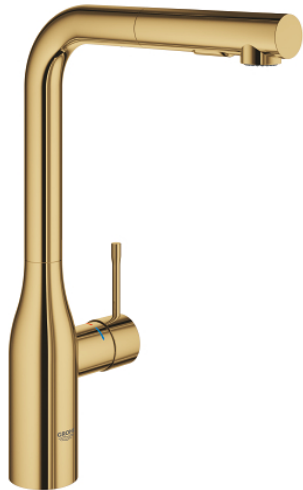

30 270 GL0 ESSENCE SINGLE-LEVER SINK MIXER 1/2"

PRODUCT DESCRIPTION

- Colour: cool sunrise
- high spout
- single hole installation
- GROHE LongLife finish
- GROHE SilkMove 28 mm ceramic cartridge
- Pull-Out spout for greater flexibility
- flow straightener
- Dual Spray - switch between laminar spray and SpeedClean shower jet using diverter
- automatic return to laminar spray
- material: metal
- swivel tubular spout, swivel area 360°
- integrated non-return valve
- protected against backflow
- flexible connection hoses
- integrated temperature limiter
- min. recommended pressure 1.0 bar