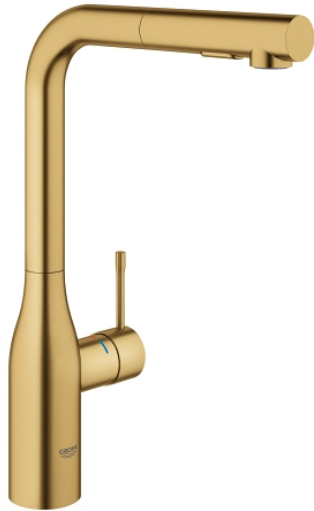

30 270 GN0 ESSENCE SINGLE-LEVER SINK MIXER 1/2"

PRODUCT DESCRIPTION

- Colour: brushed cool sunrise
- high spout
- single hole installation
- GROHE LongLife finish
- GROHE SilkMove 28 mm ceramic cartridge
- Pull-Out spout for greater flexibility
- flow straightener
- Dual Spray - switch between laminar spray and SpeedClean shower jet using diverter
- automatic return to laminar spray
- material: metal
- swivel tubular spout, swivel area 360°
- integrated non-return valve
- protected against backflow
- flexible connection hoses
-
- integrated temperature limiter
- min. recommended pressure 1.0 bar