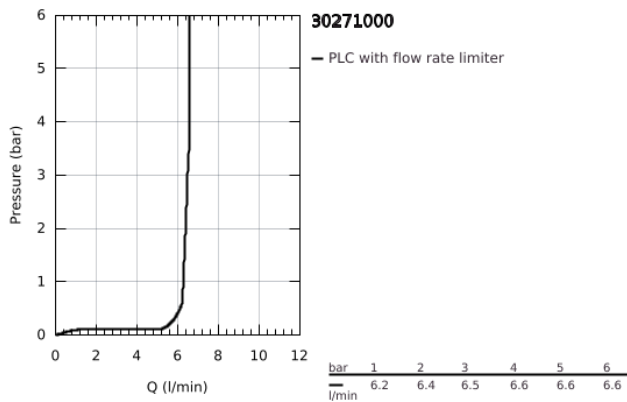

30 271 000 ESSENCE SINGLE-LEVER SINK MIXER 1/2"

PRODUCT DESCRIPTION

- Colour: chrome
- high spout
- single hole installation
- GROHE LongLife finish
- GROHE SilkMove 28 mm ceramic cartridge
- Pull-Out spray for greater flexibility
- flow straightener
- Dual Spray - switch between laminar spray and SpeedClean shower jet using diverter
- automatic return to laminar spray
- swivel tubular spout, swivel area 360°
- integrated non-return valve
- protected against backflow
- flexible connection hoses
- rapid installation system
- min. recommended pressure 1.0 bar

30 271 000 ESSENCE SINGLE-LEVER SINK MIXER 1/2"

SPARE PARTS, May 2020 – now

- 1: Lever (Spare part-nr. 46927000)
- 2: Cartridge (Spare part-nr. 46580000)
- 3: Pull out spray (Spare part-nr. 46926000)
- 3.1: Dirt strainer (Spare part-nr. 0676800M)
- 3.2: Non-return valve (Spare part-nr. 08565000)
- 3.3: Flow straightener (Spare part-nr. 48275000)
- 4: Hose for sink mixer with pull-out dual spray or mousseur (Spare part-nr. 48293000)
- 5: Mounting set (Spare part-nr. 48477000)
- 6: Snap coupling (Spare part-nr. 48220000)