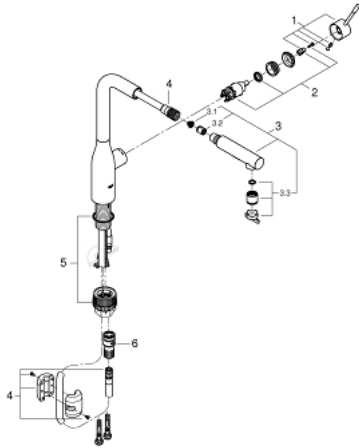

30 271 000 ESSENCE SINGLE-LEVER SINK MIXER 1/2"

PRODUCT DESCRIPTION

- Colour: chrome
- high spout
- single hole installation
- GROHE LongLife finish
- GROHE SilkMove 28 mm ceramic cartridge
- Pull-Out spray for greater flexibility
- flow straightener
- Dual Spray - switch between laminar spray and SpeedClean shower jet using diverter
- automatic return to laminar spray
- swivel tubular spout, swivel area 360°
- integrated non-return valve
- protected against backflow
- flexible connection hoses
- rapid installation system
- min. recommended pressure 1.0 bar

30 271 000 ESSENCE SINGLE-LEVER SINK MIXER 1/2"

SPARE PARTS, May 2020 – now

- 1: Lever (Spare part-nr. 46927000)
- 2: Cartridge (Spare part-nr. 46580000)
- 3: Pull out spray (Spare part-nr. 46926000)
- 3.1: Dirt strainer (Spare part-nr. 0676800M)
- 3.2: Non-return valve (Spare part-nr. 08565000)
- 3.3: Flow straightener (Spare part-nr. 48275000)
- 4: Hose for sink mixer with pull-out dual spray or mousseur (Spare part-nr. 48293000)
- 5: Mounting set (Spare part-nr. 48477000)
- 6: Snap coupling (Spare part-nr. 48220000)