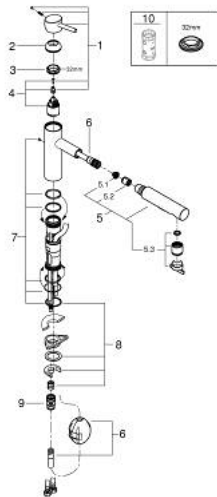

30 273 001 **CONCETTO SINGLE-LEVER SINK MIXER 1/2"**

PRODUCT DESCRIPTION

- Colour: chrome
- medium spout
- single hole installation
- GROHE LongLife finish
- GROHE SilkMove 35 mm ceramic cartridge
- Pull-Out spout for greater flexibility
- flow straightener
- Dual Spray - switch between laminar spray and SpeedClean shower jet using diverter
- automatic return to laminar spray
- material: metal
- adjustable flow rate limiter
- swivel cast spout
- swivel area 100°
- protected against backflow
- integrated non-return valve
- flexible connection hoses
- rapid installation system
- maximum flow rate (at 3 bar): 7.5 l/min

30 273 001 **CONCETTO SINGLE-LEVER SINK MIXER 1/2"**

SPARE PARTS, November 2015 – September 2023

- 1: Lever (Spare part-nr. 46822000)
 - 2: Cap (Spare part-nr. 46492000)
 - 3: Screw ring (Spare part-nr. 46815000)
 - 4: Cartridge (Spare part-nr. 46374000)
 - 5: Pull out spray (Spare part-nr. 46926000)
 - 5.1: Dirt strainer (Spare part-nr. 0676800M)
 - 5.2: Non-return valve (Spare part-nr. 08565000)
 - 5.3: Flow straightener (Spare part-nr. 48275000)
 - 6: Hose for sink mixer with pull-out dual spray or mousseur (Spare part-nr. 48293000)
 - 7: Seal kit (Spare part-nr. 46760000)
 - 8: Shank fastening assembly (Spare part-nr. 46346000)
 - 9: Quick coupling (Spare part-nr. 46338000)
 - 10: Socket Spanner (Spare part-nr. 19332000)*
- * Optional accessories