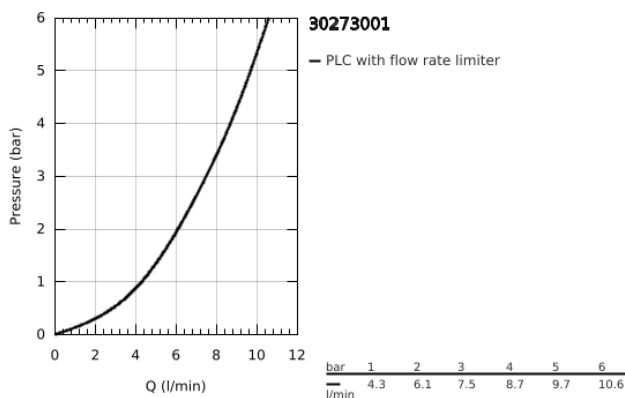

30 273 001 **CONCETTO SINGLE-LEVER SINK MIXER 1/2"**

PRODUCT DESCRIPTION

- Colour: chrome
- medium spout
- single hole installation
- GROHE LongLife finish
- GROHE SilkMove 35 mm ceramic cartridge
- Pull-Out spout for greater flexibility
- flow straightener
- Dual Spray - switch between laminar spray and SpeedClean shower jet using diverter
- automatic return to laminar spray
- material: metal
- adjustable flow rate limiter
- swivel cast spout
- swivel area 100°
- protected against backflow
- integrated non-return valve
- flexible connection hoses
- rapid installation system
- maximum flow rate (at 3 bar): 7.5 l/min

30 273 001 **CONCETTO SINGLE-LEVER SINK MIXER 1/2"**

SPARE PARTS, November 2015 – September 2023

- 1: Lever (Spare part-nr. 46822000)
 - 2: Cap (Spare part-nr. 46492000)
 - 3: Screw ring (Spare part-nr. 46815000)
 - 4: Cartridge (Spare part-nr. 46374000)
 - 5: Pull out spray (Spare part-nr. 46926000)
 - 5.1: Dirt strainer (Spare part-nr. 0676800M)
 - 5.2: Non-return valve (Spare part-nr. 08565000)
 - 5.3: Flow straightener (Spare part-nr. 48275000)
 - 6: Hose for sink mixer with pull-out dual spray or mousseur (Spare part-nr. 48293000)
 - 7: Seal kit (Spare part-nr. 46760000)
 - 8: Shank fastening assembly (Spare part-nr. 46346000)
 - 9: Quick coupling (Spare part-nr. 46338000)
 - 10: Socket Spanner (Spare part-nr. 19332000)*
- * Optional accessories