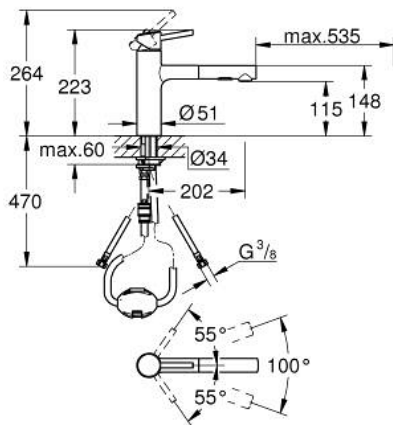

30 273 001 **CONCETTO SINGLE-LEVER SINK MIXER 1/2"**

PRODUCT DESCRIPTION

- Colour: chrome
- medium spout
- single hole installation
- GROHE LongLife finish
- GROHE SilkMove 35 mm ceramic cartridge
- Pull-Out spout for greater flexibility
- flow straightener
- Dual Spray - switch between laminar spray and SpeedClean shower jet using diverter
- automatic return to laminar spray
- material: metal
- adjustable flow rate limiter
- swivel cast spout
- swivel area 100°
- protected against backflow
- integrated non-return valve
- flexible connection hoses
- rapid installation system
- maximum flow rate (at 3 bar): 7.5 l/min

30 273 001 **CONCETTO SINGLE-LEVER SINK MIXER 1/2"**

SPARE PARTS, November 2015 – September 2023

- 1: Lever (Spare part-nr. 46822000)
 - 2: Cap (Spare part-nr. 46492000)
 - 3: Screw ring (Spare part-nr. 46815000)
 - 4: Cartridge (Spare part-nr. 46374000)
 - 5: Pull out spray (Spare part-nr. 46926000)
 - 5.1: Dirt strainer (Spare part-nr. 0676800M)
 - 5.2: Non-return valve (Spare part-nr. 08565000)
 - 5.3: Flow straightener (Spare part-nr. 48275000)
 - 6: Hose for sink mixer with pull-out dual spray or mousseur (Spare part-nr. 48293000)
 - 7: Seal kit (Spare part-nr. 46760000)
 - 8: Shank fastening assembly (Spare part-nr. 46346000)
 - 9: Quick coupling (Spare part-nr. 46338000)
 - 10: Socket Spanner (Spare part-nr. 19332000)*
- * Optional accessories