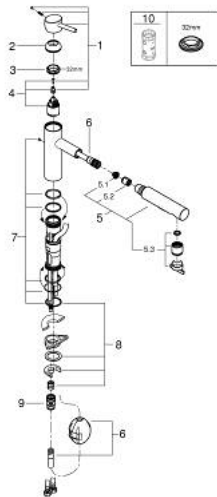

## 30 273 DC1 CONCETTO SINGLE-LEVER SINK MIXER 1/2"

### PRODUCT DESCRIPTION

- Colour: Supersteel
- medium spout
- single hole installation
- GROHE LongLife finish
- GROHE SilkMove 35 mm ceramic cartridge
- Pull-Out spout for greater flexibility
- flow straightener
- Dual Spray - switch between laminar spray and SpeedClean shower jet using diverter
- automatic return to laminar spray
- material: metal
- adjustable flow rate limiter
- swivel cast spout
- swivel area 100°
- integrated non-return valve
- protected against backflow
- flexible connection hoses
- rapid installation system
- maximum flow rate (at 3 bar): 7.5 l/min

## 30 273 DC1 **CONCETTO SINGLE-LEVER SINK MIXER 1/2"**

### **SPARE PARTS**, November 2015 – September 2023

- 1: Lever (Spare part-nr. 46822DC0)
  - 2: Cap (Spare part-nr. 46492DC0)
  - 3: Screw ring (Spare part-nr. 46815000)
  - 4: Cartridge (Spare part-nr. 46374000)
  - 5: Pull out spray (Spare part-nr. 46926DC0)
  - 5.1: Dirt strainer (Spare part-nr. 0676800M)
  - 5.2: Non-return valve (Spare part-nr. 08565000)
  - 5.3: Flow straightener (Spare part-nr. 48275000)
  - 6: Hose for sink mixer with pull-out dual spray or mousseur (Spare part-nr. 48293000)
  - 7: Seal kit (Spare part-nr. 46760000)
  - 8: Shank fastening assembly (Spare part-nr. 46346000)
  - 9: Quick coupling (Spare part-nr. 46338000)
  - 10: Socket Spanner (Spare part-nr. 19332000)\*
- \* Optional accessories