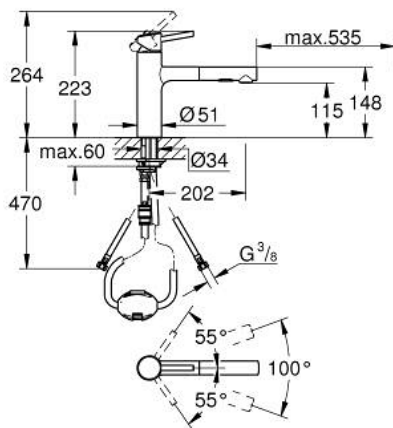

## 30 273 DC1 CONCETTO SINGLE-LEVER SINK MIXER 1/2"

### PRODUCT DESCRIPTION

- Colour: Supersteel
- medium spout
- single hole installation
- GROHE LongLife finish
- GROHE SilkMove 35 mm ceramic cartridge
- Pull-Out spout for greater flexibility
- flow straightener
- Dual Spray - switch between laminar spray and SpeedClean shower jet using diverter
- automatic return to laminar spray
- material: metal
- adjustable flow rate limiter
- swivel cast spout
- swivel area 100°
- integrated non-return valve
- protected against backflow
- flexible connection hoses
- rapid installation system
- maximum flow rate (at 3 bar): 7.5 l/min

## 30 273 DC1 **CONCETTO SINGLE-LEVER SINK MIXER 1/2"**

### **SPARE PARTS**, November 2015 – September 2023

- 1: Lever (Spare part-nr. 46822DC0)
  - 2: Cap (Spare part-nr. 46492DC0)
  - 3: Screw ring (Spare part-nr. 46815000)
  - 4: Cartridge (Spare part-nr. 46374000)
  - 5: Pull out spray (Spare part-nr. 46926DC0)
  - 5.1: Dirt strainer (Spare part-nr. 0676800M)
  - 5.2: Non-return valve (Spare part-nr. 08565000)
  - 5.3: Flow straightener (Spare part-nr. 48275000)
  - 6: Hose for sink mixer with pull-out dual spray or mousseur (Spare part-nr. 48293000)
  - 7: Seal kit (Spare part-nr. 46760000)
  - 8: Shank fastening assembly (Spare part-nr. 46346000)
  - 9: Quick coupling (Spare part-nr. 46338000)
  - 10: Socket Spanner (Spare part-nr. 19332000)\*
- \* Optional accessories