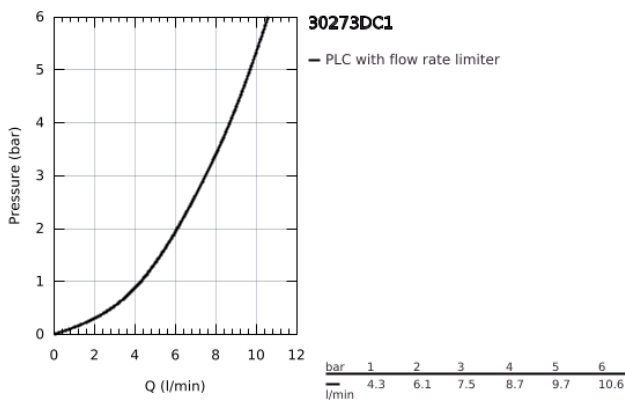

## 30 273 DC1 CONCETTO SINGLE-LEVER SINK MIXER 1/2"

### PRODUCT DESCRIPTION

- Colour: Supersteel
- medium spout
- single hole installation
- GROHE LongLife finish
- GROHE SilkMove 35 mm ceramic cartridge
- Pull-Out spout for greater flexibility
- flow straightener
- Dual Spray - switch between laminar spray and SpeedClean shower jet using diverter
- automatic return to laminar spray
- material: metal
- adjustable flow rate limiter
- swivel cast spout
- swivel area 100°
- integrated non-return valve
- protected against backflow
- flexible connection hoses
- rapid installation system
- maximum flow rate (at 3 bar): 7.5 l/min

## 30 273 DC1 **CONCETTO SINGLE-LEVER SINK MIXER 1/2"**