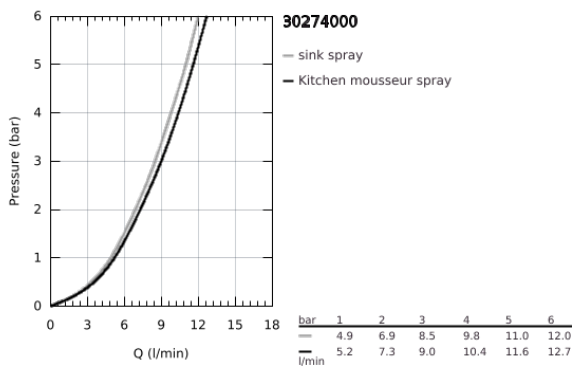

30 274 000 **MINTA SINGLE-LEVER SINK MIXER 1/2"**

PRODUCT DESCRIPTION

- Colour: chrome
- L-spout
- single hole installation
- GROHE LongLife finish
- GROHE SilkMove 46 mm ceramic cartridge
- Pull-Out spout for greater flexibility
- flow straightener
- Dual Spray - switch between laminar spray and SpeedClean shower jet using diverter
- automatic return to laminar spray
- material: metal
- adjustable flow rate limiter
- swivel tubular spout, swivel area 360°
- integrated non-return valve
- protected against backflow
- flexible connection hoses
- rapid installation system
- maximum flow rate (at 3 bar): 9 l/min

30 274 000 MINTA SINGLE-LEVER SINK MIXER 1/2"

SPARE PARTS, June 2024 – now

- 1: Lever (Spare part-nr. 46015000)
- 2: Cap (Spare part-nr. 46025000)
- 3: Cartridge (Spare part-nr. 46048000)
- 4: Pull out spray (Spare part-nr. 46926000)
- 4.1: Dirt strainer (Spare part-nr. 0676800M)
- 4.2: Non-return valve (Spare part-nr. 08565000)
- 4.3: Flow straightener (Spare part-nr. 48275000)
- 5: Shank fastening assembly (Spare part-nr. 46345000)
- 6: Hose for sink mixer with pull-out dual spray or mousseur (Spare part-nr. 48293000)
- 7: Temperature limiter (Spare part-nr. 46375000)*