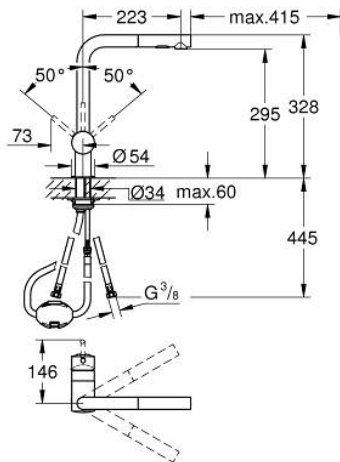

30 274 000 **MINTA SINGLE-LEVER SINK MIXER 1/2"**

PRODUCT DESCRIPTION

- Colour: chrome
- L-spout
- single hole installation
- GROHE LongLife finish
- GROHE SilkMove 46 mm ceramic cartridge
- Pull-Out spout for greater flexibility
- flow straightener
- Dual Spray - switch between laminar spray and SpeedClean shower jet using diverter
- automatic return to laminar spray
- material: metal
- adjustable flow rate limiter
- swivel tubular spout, swivel area 360°
- integrated non-return valve
- protected against backflow
- flexible connection hoses
- rapid installation system
- maximum flow rate (at 3 bar): 9 l/min

30 274 000 MINTA SINGLE-LEVER SINK MIXER 1/2"

SPARE PARTS, June 2024 – now

- 1: Lever (Spare part-nr. 46015000)
- 2: Cap (Spare part-nr. 46025000)
- 3: Cartridge (Spare part-nr. 46048000)
- 4: Pull out spray (Spare part-nr. 46926000)
- 4.1: Dirt strainer (Spare part-nr. 0676800M)
- 4.2: Non-return valve (Spare part-nr. 08565000)
- 4.3: Flow straightener (Spare part-nr. 48275000)
- 5: Shank fastening assembly (Spare part-nr. 46345000)
- 6: Hose for sink mixer with pull-out dual spray or mousseur (Spare part-nr. 48293000)
- 7: Temperature limiter (Spare part-nr. 46375000)*