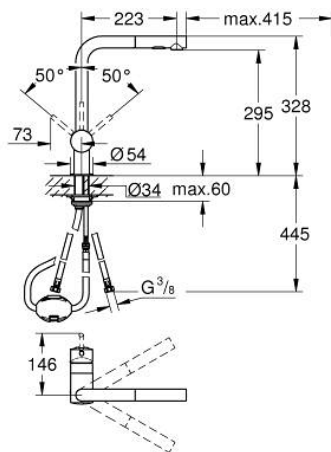

30 274 AL0 MINTA SINGLE-LEVER SINK MIXER 1/2"

PRODUCT DESCRIPTION

- Colour: brushed hard graphite
- L-spout
- single hole installation
- GROHE LongLife finish
- GROHE SilkMove 46 mm ceramic cartridge
- Pull-Out spout for greater flexibility
- flow straightener
- Dual Spray - switch between laminar spray and SpeedClean shower jet using diverter
- automatic return to laminar spray
- material: metal
- adjustable flow rate limiter
- swivel tubular spout, swivel area 360°
- integrated non-return valve
- protected against backflow
- flexible connection hoses
- rapid installation system
- maximum flow rate (at 3 bar): 9 l/min
- min. recommended pressure 1.0 bar

30 274 AL0 MINTA SINGLE-LEVER SINK MIXER 1/2"

SPARE PARTS, June 2024 – now

- 1: Lever (Spare part-nr. 46015AL0)
- 2: Cap (Spare part-nr. 46025AL0)
- 3: Cartridge (Spare part-nr. 46048000)
- 4: Pull out spray (Spare part-nr. 46926AL0)
- 4.1: Dirt strainer (Spare part-nr. 0676800M)
- 4.2: Non-return valve (Spare part-nr. 08565000)
- 4.3: Flow straightener (Spare part-nr. 48275000)
- 5: Shank fastening assembly (Spare part-nr. 46345000)
- 6: Hose for sink mixer with pull-out dual spray or mousseur (Spare part-nr. 48293000)
- 7: Temperature limiter (Spare part-nr. 46375000)*