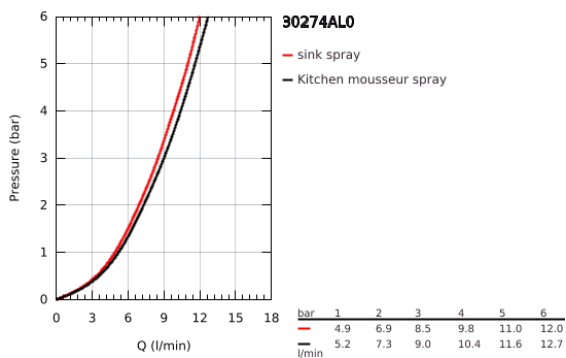

30 274 AL0 MINTA SINGLE-LEVER SINK MIXER 1/2"

PRODUCT DESCRIPTION

- Colour: brushed hard graphite
- L-spout
- single hole installation
- GROHE LongLife finish
- GROHE SilkMove 46 mm ceramic cartridge
- Pull-Out spout for greater flexibility
- flow straightener
- Dual Spray - switch between laminar spray and SpeedClean shower jet using diverter
- automatic return to laminar spray
- material: metal
- adjustable flow rate limiter
- swivel tubular spout, swivel area 360°
- integrated non-return valve
- protected against backflow
- flexible connection hoses
- rapid installation system
- maximum flow rate (at 3 bar): 9 l/min
- min. recommended pressure 1.0 bar

30 274 AL0 MINTA SINGLE-LEVER SINK MIXER 1/2"

SPARE PARTS, June 2024 – now

- 1: Lever (Spare part-nr. 46015AL0)
- 2: Cap (Spare part-nr. 46025AL0)
- 3: Cartridge (Spare part-nr. 46048000)
- 4: Pull out spray (Spare part-nr. 46926AL0)
- 4.1: Dirt strainer (Spare part-nr. 0676800M)
- 4.2: Non-return valve (Spare part-nr. 08565000)
- 4.3: Flow straightener (Spare part-nr. 48275000)
- 5: Shank fastening assembly (Spare part-nr. 46345000)
- 6: Hose for sink mixer with pull-out dual spray or mousseur (Spare part-nr. 48293000)
- 7: Temperature limiter (Spare part-nr. 46375000)*