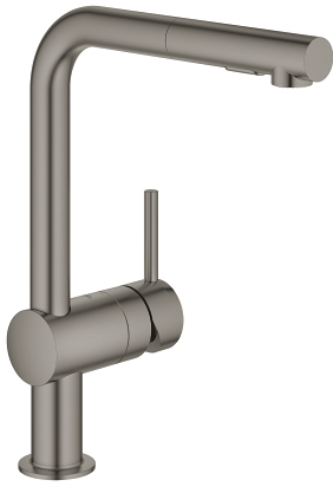

30 274 AL0 MINTA SINGLE-LEVER SINK MIXER 1/2"

PRODUCT DESCRIPTION

- Colour: brushed hard graphite
- L-spout
- single hole installation
- GROHE LongLife finish
- GROHE SilkMove 46 mm ceramic cartridge
- Pull-Out spout for greater flexibility
- flow straightener
- Dual Spray - switch between laminar spray and SpeedClean shower jet using diverter
- automatic return to laminar spray
- material: metal
- adjustable flow rate limiter
- swivel tubular spout, swivel area 360°
- integrated non-return valve
- protected against backflow
- flexible connection hoses
- rapid installation system
- maximum flow rate (at 3 bar): 9 l/min
- min. recommended pressure 1.0 bar

30 274 AL0 MINTA SINGLE-LEVER SINK MIXER 1/2"

SPARE PARTS, June 2024 – now

- 1: Lever (Spare part-nr. 46015AL0)
- 2: Cap (Spare part-nr. 46025AL0)
- 3: Cartridge (Spare part-nr. 46048000)
- 4: Pull out spray (Spare part-nr. 46926AL0)
- 4.1: Dirt strainer (Spare part-nr. 0676800M)
- 4.2: Non-return valve (Spare part-nr. 08565000)
- 4.3: Flow straightener (Spare part-nr. 48275000)
- 5: Shank fastening assembly (Spare part-nr. 46345000)
- 6: Hose for sink mixer with pull-out dual spray or mousseur (Spare part-nr. 48293000)
- 7: Temperature limiter (Spare part-nr. 46375000)*