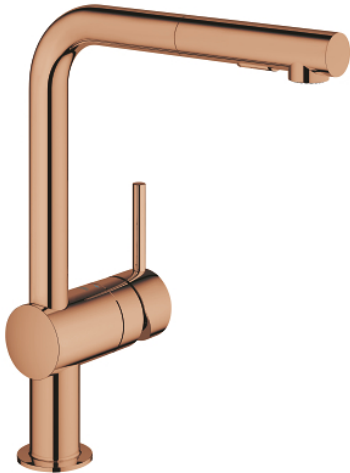

30 274 DA0 MINTA SINGLE-LEVER SINK MIXER 1/2"

PRODUCT DESCRIPTION

- Colour: warm sunset
- L-spout
- single hole installation
- GROHE LongLife finish
- GROHE SilkMove 46 mm ceramic cartridge
- Pull-Out spout for greater flexibility
- flow straightener
- Dual Spray - switch between laminar spray and SpeedClean shower jet using diverter
- automatic return to laminar spray
- material: metal
- adjustable flow rate limiter
- swivel tubular spout, swivel area 360°
- integrated non-return valve
- protected against backflow
- flexible connection hoses
- rapid installation system
- maximum flow rate (at 3 bar): 9 l/min
- min. recommended pressure 1.0 bar