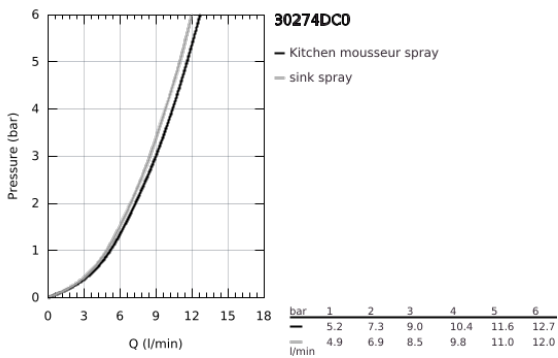

### 30 274 DC0 MINTA SINGLE-LEVER SINK MIXER 1/2"

**PRODUCT DESCRIPTION**

- Colour: Supersteel
- L-spout
- single hole installation
- GROHE LongLife finish
- GROHE SilkMove 46 mm ceramic cartridge
- Pull-Out spout for greater flexibility
- flow straightener
- Dual Spray - switch between laminar spray and SpeedClean shower jet using diverter
- automatic return to laminar spray
- material: metal
- adjustable flow rate limiter
- swivel tubular spout, swivel area 360°
- integrated non-return valve
- protected against backflow
- flexible connection hoses
- rapid installation system
- maximum flow rate (at 3 bar): 9 l/min

## 30 274 DC0 MINTA SINGLE-LEVER SINK MIXER 1/2"