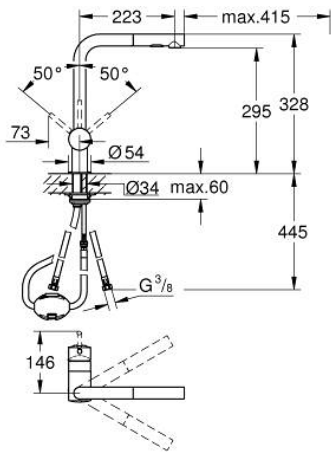

### 30 274 DC0 MINTA SINGLE-LEVER SINK MIXER 1/2"

**PRODUCT DESCRIPTION**

- Colour: Supersteel
- L-spout
- single hole installation
- GROHE LongLife finish
- GROHE SilkMove 46 mm ceramic cartridge
- Pull-Out spout for greater flexibility
- flow straightener
- Dual Spray - switch between laminar spray and SpeedClean shower jet using diverter
- automatic return to laminar spray
- material: metal
- adjustable flow rate limiter
- swivel tubular spout, swivel area 360°
- integrated non-return valve
- protected against backflow
- flexible connection hoses
- rapid installation system
- maximum flow rate (at 3 bar): 9 l/min

## 30 274 DC0 MINTA SINGLE-LEVER SINK MIXER 1/2"

### SPARE PARTS, June 2024 – now

- 1: Lever (Spare part-nr. 46015DC0)
- 2: Cap (Spare part-nr. 46025DC0)
- 3: Cartridge (Spare part-nr. 46048000)
- 4: Pull out spray (Spare part-nr. 46926DC0)
- 4.1: Dirt strainer (Spare part-nr. 0676800M)
- 4.2: Non-return valve (Spare part-nr. 08565000)
- 4.3: Flow straightener (Spare part-nr. 48275000)
- 5: Shank fastening assembly (Spare part-nr. 46345000)
- 6: Hose for sink mixer with pull-out dual spray or mousseur (Spare part-nr. 48293000)
- 7: Temperature limiter (Spare part-nr. 46375000)\*