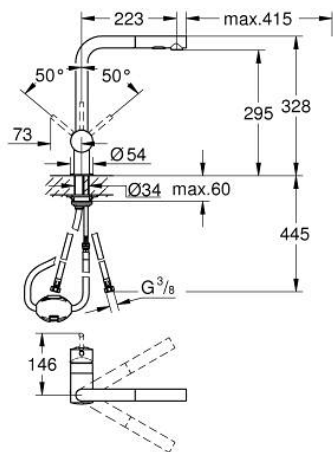

30 274 DL0 MINTA SINGLE-LEVER SINK MIXER 1/2"

PRODUCT DESCRIPTION

- Colour: brushed warm sunset
- L-spout
- single hole installation
- GROHE LongLife finish
- GROHE SilkMove 46 mm ceramic cartridge
- Pull-Out spout for greater flexibility
- flow straightener
- Dual Spray - switch between laminar spray and SpeedClean shower jet using diverter
- automatic return to laminar spray
- material: metal
- adjustable flow rate limiter
- swivel tubular spout, swivel area 360°
- integrated non-return valve
- protected against backflow
- flexible connection hoses
- rapid installation system
- maximum flow rate (at 3 bar): 9 l/min
- min. recommended pressure 1.0 bar