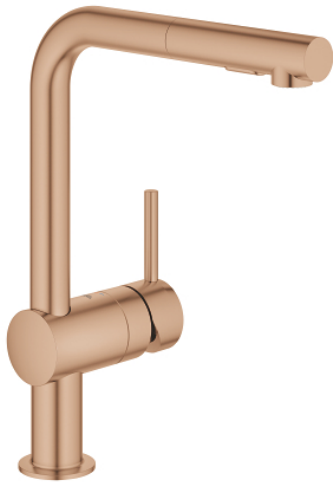

30 274 DL0 MINTA SINGLE-LEVER SINK MIXER 1/2"

PRODUCT DESCRIPTION

- Colour: brushed warm sunset
- L-spout
- single hole installation
- GROHE LongLife finish
- GROHE SilkMove 46 mm ceramic cartridge
- Pull-Out spout for greater flexibility
- flow straightener
- Dual Spray - switch between laminar spray and SpeedClean shower jet using diverter
- automatic return to laminar spray
- material: metal
- adjustable flow rate limiter
- swivel tubular spout, swivel area 360°
- integrated non-return valve
- protected against backflow
- flexible connection hoses
- rapid installation system
- maximum flow rate (at 3 bar): 9 l/min
- min. recommended pressure 1.0 bar