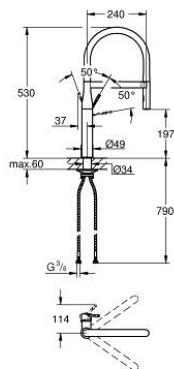

30 294 000 ESSENCE SINGLE-LEVER SINK MIXER 1/2"

PRODUCT DESCRIPTION

- Colour: chrome
- single hole installation
- GROHE LongLife finish
- GROHE SilkMove 28 mm ceramic cartridge
- flow straightener
- with integrated temperature limiter
- professional spray
- with flexible, hygienic GROHFlexx kitchen santoprene hose
- diverter: laminar spray/SpeedClean shower jet
- automatic return to laminar spray
- metal spray
- MagneticDocking guarantees easy retraction and smooth docking of the spray head back to the starting position
- swivel spout
- swivel area 360°
- protected against backflow
- flexible connection hoses
-

30 294 000 ESSENCE SINGLE-LEVER SINK MIXER 1/2"

SPARE PARTS, April 2015 – now

- 1: Lever (Spare part-nr. 46927000)
- 2: Cartridge (Spare part-nr. 46963000)
- 3: Pull out spray (Spare part-nr. 46965000)
- 3.1: Flow straightener (Spare part-nr. 48347000)
- 4: Shower hose (Spare part-nr. 46964KK0)
- 5: Non-return valve (Spare part-nr. 08565000)
- 6: Dirt strainer (Spare part-nr. 0676800M)
- 7: Support plate (Spare part-nr. 05334000)
- 8: Shank fastening assembly (Spare part-nr. 48384000)