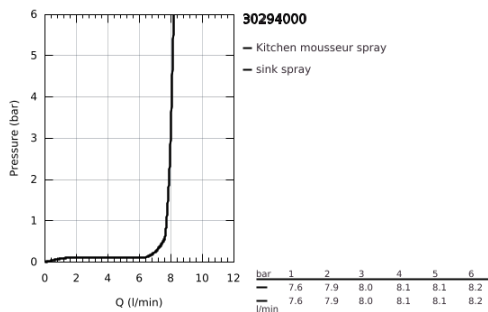

30 294 000 ESSENCE SINGLE-LEVER SINK MIXER 1/2"

PRODUCT DESCRIPTION

- Colour: chrome
- single hole installation
- GROHE LongLife finish
- GROHE SilkMove 28 mm ceramic cartridge
- flow straightener
- with integrated temperature limiter
- professional spray
- with flexible, hygienic GROHFlexx kitchen santoprene hose
- diverter: laminar spray/SpeedClean shower jet
- automatic return to laminar spray
- metal spray
- MagneticDocking guarantees easy retraction and smooth docking of the spray head back to the starting position
- swivel spout
- swivel area 360°
- protected against backflow
- flexible connection hoses
-

30 294 000 ESSENCE SINGLE-LEVER SINK MIXER 1/2"

SPARE PARTS, April 2015 – now

- 1: Lever (Spare part-nr. 46927000)
- 2: Cartridge (Spare part-nr. 46963000)
- 3: Pull out spray (Spare part-nr. 46965000)
- 3.1: Flow straightener (Spare part-nr. 48347000)
- 4: Shower hose (Spare part-nr. 46964KK0)
- 5: Non-return valve (Spare part-nr. 08565000)
- 6: Dirt strainer (Spare part-nr. 0676800M)
- 7: Support plate (Spare part-nr. 05334000)
- 8: Shank fastening assembly (Spare part-nr. 48384000)