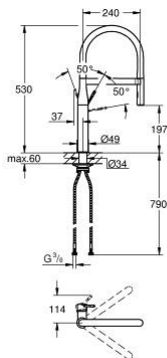

30 294 DC0 ESSENCE SINGLE-LEVER SINK MIXER 1/2"

PRODUCT DESCRIPTION

- Colour: Supersteel
- single hole installation
- GROHE LongLife finish
- GROHE SilkMove 28 mm ceramic cartridge
- flow straightener
- with integrated temperature limiter
- professional spray
- with flexible, hygienic GROHFlexx kitchen santoprene hose
- diverter: laminar spray/SpeedClean shower jet
- automatic return to laminar spray
- metal spray
- MagneticDocking guarantees easy retraction and smooth docking of the spray head back to the starting position
- swivel spout
- swivel area 360°
- protected against backflow
- flexible connection hoses
-

30 294 DC0 ESSENCE SINGLE-LEVER SINK MIXER 1/2"

SPARE PARTS, April 2015 – May 2022

- 1: Lever (Spare part-nr. 46927DC0)
- 2: Cartridge (Spare part-nr. 46963000)
- 3: Pull out spray (Spare part-nr. 46965DC0)
- 3.1: Flow straightener (Spare part-nr. 48347000)
- 4: Shower hose (Spare part-nr. 46964KK0)
- 5: Non-return valve (Spare part-nr. 08565000)
- 6: Dirt strainer (Spare part-nr. 0676800M)
- 7: Support plate (Spare part-nr. 05334000)
- 8: Shank fastening assembly (Spare part-nr. 48384000)