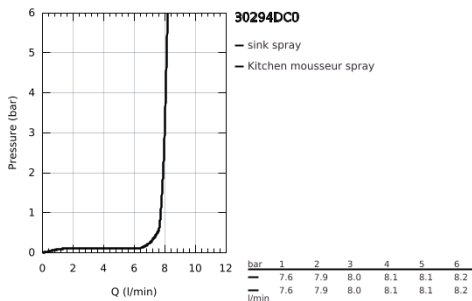

30 294 DC0 ESSENCE SINGLE-LEVER SINK MIXER 1/2"

PRODUCT DESCRIPTION

- Colour: Supersteel
- single hole installation
- GROHE LongLife finish
- GROHE SilkMove 28 mm ceramic cartridge
- flow straightener
- with integrated temperature limiter
- professional spray
- with flexible, hygienic GROHFlexx kitchen santoprene hose
- diverter: laminar spray/SpeedClean shower jet
- automatic return to laminar spray
- metal spray
- MagneticDocking guarantees easy retraction and smooth docking of the spray head back to the starting position
- swivel spout
- swivel area 360°
- protected against backflow
- flexible connection hoses
-

30 294 DC0 ESSENCE SINGLE-LEVER SINK MIXER 1/2"

SPARE PARTS, April 2015 – May 2022

- 1: Lever (Spare part-nr. 46927DC0)
- 2: Cartridge (Spare part-nr. 46963000)
- 3: Pull out spray (Spare part-nr. 46965DC0)
- 3.1: Flow straightener (Spare part-nr. 48347000)
- 4: Shower hose (Spare part-nr. 46964KK0)
- 5: Non-return valve (Spare part-nr. 08565000)
- 6: Dirt strainer (Spare part-nr. 0676800M)
- 7: Support plate (Spare part-nr. 05334000)
- 8: Shank fastening assembly (Spare part-nr. 48384000)