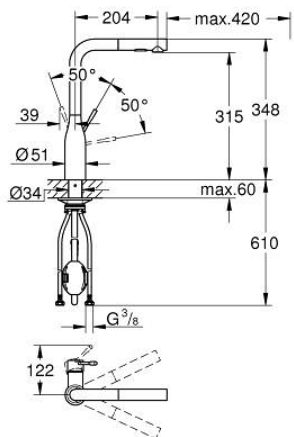

### 30 504 KF0 ESSENCE SINGLE-LEVER SINK MIXER 1/2"

#### PRODUCT DESCRIPTION

- Colour: phantom black
- high spout
- single hole installation
- GROHE SilkMove 28 mm ceramic cartridge
- Pull-Out spout for greater flexibility
- flow straightener
- Dual Spray - switch between laminar spray and SpeedClean shower jet using diverter
- automatic return to laminar spray
- material: metal
- swivel tubular spout, swivel area 360°
- integrated non-return valve
- protected against backflow
- flexible connection hoses
- integrated temperature limiter
- maximum flow rate (at 3 bar): 8 l/min
- min. recommended pressure 1.0 bar
- professional edition

## 30 504 KF0 ESSENCE SINGLE-LEVER SINK MIXER 1/2"

### SPARE PARTS, June 2022 – now

- 1: lever (Spare part-nr. 46927KF0)
- 2: Cartridge (Spare part-nr. 46580000)
- 3: Pull out spray (Spare part-nr. 46926KF0)
- 3.1: Dirt strainer (Spare part-nr. 0676800M)
- 3.2: Non-return valve (Spare part-nr. 08565000)
- 3.3: Flow straightener (Spare part-nr. 48275000)
- 4: Hose for sink mixer with pull-out dual spray or mousseur (Spare part-nr. 48293000)
- 5: Shank fastening assembly (Spare part-nr. 48384000)
- 6: Support plate (Spare part-nr. 05334000)