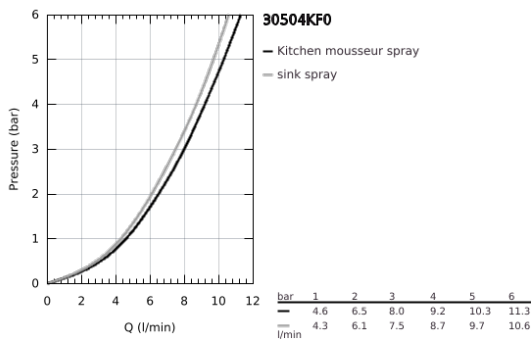

### 30 504 KF0 ESSENCE SINGLE-LEVER SINK MIXER 1/2"

#### PRODUCT DESCRIPTION

- Colour: phantom black
- high spout
- single hole installation
- GROHE SilkMove 28 mm ceramic cartridge
- Pull-Out spout for greater flexibility
- flow straightener
- Dual Spray - switch between laminar spray and SpeedClean shower jet using diverter
- automatic return to laminar spray
- material: metal
- swivel tubular spout, swivel area 360°
- integrated non-return valve
- protected against backflow
- flexible connection hoses
- integrated temperature limiter
- maximum flow rate (at 3 bar): 8 l/min
- min. recommended pressure 1.0 bar
- professional edition

## 30 504 KF0 ESSENCE SINGLE-LEVER SINK MIXER 1/2"