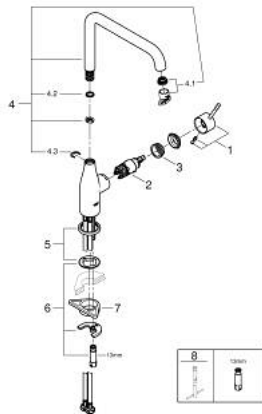

30 505 KF0 ESSENCE SINGLE-LEVER SINK MIXER 1/2"

PRODUCT DESCRIPTION

- Colour: phantom black
- high spout
- single hole installation
- GROHE SilkMove 28 mm ceramic cartridge
- GROHE AquaGuide adjustable mousseur
- swivel tubular spout
- adjustable swivel area 0° / 150° / 360°
- flexible connection hoses
- rapid installation system
- integrated temperature limiter
- maximum flow rate (at 3 bar): 6.5 l/min
- min. recommended pressure 1.0 bar
- professional edition

30 505 KF0 ESSENCE SINGLE-LEVER SINK MIXER 1/2"

SPARE PARTS, March 2022 – now

- 1: lever (Spare part-nr. 46927KF0)
- 2: Cartridge (Spare part-nr. 46580000)
- 3: screw ring (Spare part-nr. 48591000)
- 4: spout (Spare part-nr. 13376KF0)
- 4.1: Mousseur (Spare part-nr. 48270000)
- 4.2: Sealing washer (Spare part-nr. 0128500M)
- 4.3: Safety ring (Spare part-nr. 4826600M)
- 5: Escutcheon (Spare part-nr. 48603KF0)
- 6: Shank fastening assembly (Spare part-nr. 46671000)
- 7: Support plate (Spare part-nr. 05334000)
- 8: Mounting wrench (Spare part-nr. 19017000)*