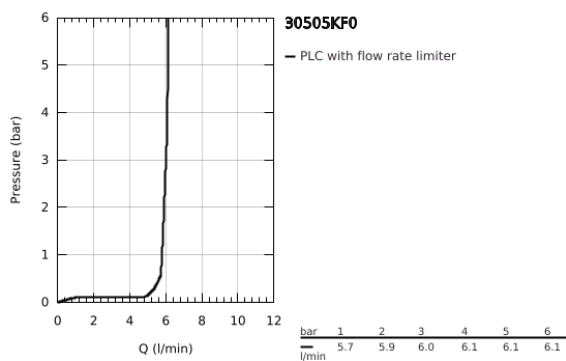

30 505 KF0 ESSENCE SINGLE-LEVER SINK MIXER 1/2"

PRODUCT DESCRIPTION

- Colour: phantom black
- high spout
- single hole installation
- GROHE SilkMove 28 mm ceramic cartridge
- GROHE AquaGuide adjustable mousseur
- swivel tubular spout
- adjustable swivel area 0° / 150° / 360°
- flexible connection hoses
- rapid installation system
- integrated temperature limiter
- maximum flow rate (at 3 bar): 6.5 l/min
- min. recommended pressure 1.0 bar
- professional edition

30 505 KF0 ESSENCE SINGLE-LEVER SINK MIXER 1/2"

SPARE PARTS, March 2022 – now

- 1: lever (Spare part-nr. 46927KF0)
- 2: Cartridge (Spare part-nr. 46580000)
- 3: screw ring (Spare part-nr. 48591000)
- 4: spout (Spare part-nr. 13376KF0)
- 4.1: Mousseur (Spare part-nr. 48270000)
- 4.2: Sealing washer (Spare part-nr. 0128500M)
- 4.3: Safety ring (Spare part-nr. 4826600M)
- 5: Escutcheon (Spare part-nr. 48603KF0)
- 6: Shank fastening assembly (Spare part-nr. 46671000)
- 7: Support plate (Spare part-nr. 05334000)
- 8: Mounting wrench (Spare part-nr. 19017000)*