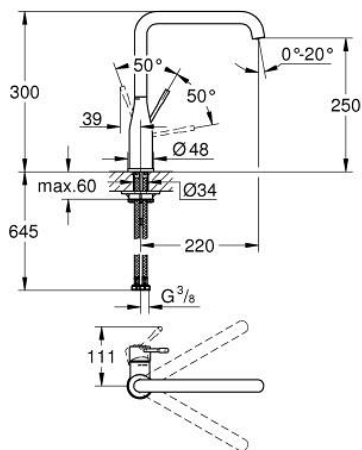

30 505 KF0 ESSENCE SINGLE-LEVER SINK MIXER 1/2"

PRODUCT DESCRIPTION

- Colour: phantom black
- high spout
- single hole installation
- GROHE SilkMove 28 mm ceramic cartridge
- GROHE AquaGuide adjustable mousseur
- swivel tubular spout
- adjustable swivel area 0° / 150° / 360°
- flexible connection hoses
- rapid installation system
- integrated temperature limiter
- maximum flow rate (at 3 bar): 6.5 l/min
- min. recommended pressure 1.0 bar
- professional edition

30 505 KF0 ESSENCE SINGLE-LEVER SINK MIXER 1/2"

SPARE PARTS, March 2022 – now

- 1: lever (Spare part-nr. 46927KF0)
- 2: Cartridge (Spare part-nr. 46580000)
- 3: screw ring (Spare part-nr. 48591000)
- 4: spout (Spare part-nr. 13376KF0)
- 4.1: Mousseur (Spare part-nr. 48270000)
- 4.2: Sealing washer (Spare part-nr. 0128500M)
- 4.3: Safety ring (Spare part-nr. 4826600M)
- 5: Escutcheon (Spare part-nr. 48603KF0)
- 6: Shank fastening assembly (Spare part-nr. 46671000)
- 7: Support plate (Spare part-nr. 05334000)
- 8: Mounting wrench (Spare part-nr. 19017000)*