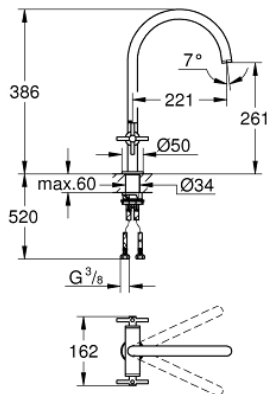

30 609 000 ATRIO TWO HANDLE SINK MIXER 1/2" L-SIZE

PRODUCT DESCRIPTION

- Colour: chrome
- C-spout
- single hole installation
- GROHE LongLife finish
- ceramic headparts 1/2", 90°
- selectable swivel area: 0° / 150° / 360°
- flexible connection hoses
- rapid installation system
- mousseur

30 609 000 ATRIO TWO HANDLE SINK MIXER 1/2" L-SIZE

SPARE PARTS, October 2021 – now

- 1: Cross handles (Spare part-nr. 14215000)
- 2: Ceramic headpart, 1/2" (Spare part-nr. 45883000)
- 2.1: O-ring \varnothing 18.2 x \varnothing 1.7 (Spare part-nr. 0392400M)
- 3: Ceramic headpart, 1/2" (Spare part-nr. 45882000)
- 3.1: O-ring \varnothing 18.2 x \varnothing 1.7 (Spare part-nr. 0392400M)
- 4: Sealing washer (Spare part-nr. 0128500M)
- 5: Safety ring (Spare part-nr. 4826600M)
- 6: Flow control set (Spare part-nr. 48470000)
- 7: Shank fastening assembly (Spare part-nr. 48384000)
- 8: Support plate (Spare part-nr. 05334000)