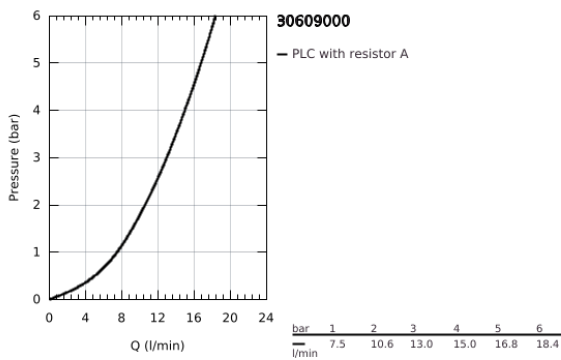

30 609 000 ATRIO TWO HANDLE SINK MIXER 1/2" L-SIZE

PRODUCT DESCRIPTION

- Colour: chrome
- C-spout
- single hole installation
- GROHE LongLife finish
- ceramic headparts 1/2", 90°
- selectable swivel area: 0° / 150° / 360°
- flexible connection hoses
- rapid installation system
- mousseur

30 609 000 ATRIO TWO HANDLE SINK MIXER 1/2" L-SIZE

SPARE PARTS, October 2021 – now

- 1: Cross handles (Spare part-nr. 14215000)
- 2: Ceramic headpart, 1/2" (Spare part-nr. 45883000)
- 2.1: O-ring \varnothing 18.2 x \varnothing 1.7 (Spare part-nr. 0392400M)
- 3: Ceramic headpart, 1/2" (Spare part-nr. 45882000)
- 3.1: O-ring \varnothing 18.2 x \varnothing 1.7 (Spare part-nr. 0392400M)
- 4: Sealing washer (Spare part-nr. 0128500M)
- 5: Safety ring (Spare part-nr. 4826600M)
- 6: Flow control set (Spare part-nr. 48470000)
- 7: Shank fastening assembly (Spare part-nr. 48384000)
- 8: Support plate (Spare part-nr. 05334000)