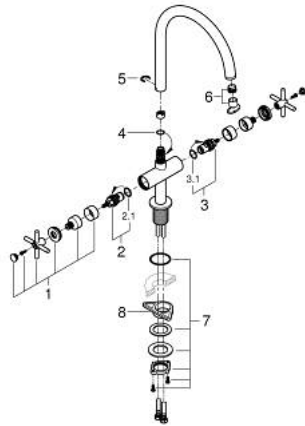

30 609 000 ATRIO TWO HANDLE SINK MIXER 1/2" L-SIZE

PRODUCT DESCRIPTION

- Colour: chrome
- C-spout
- single hole installation
- GROHE LongLife finish
- ceramic headparts 1/2", 90°
- selectable swivel area: 0° / 150° / 360°
- flexible connection hoses
- rapid installation system
- mousseur

30 609 000 ATRIO TWO HANDLE SINK MIXER 1/2" L-SIZE

SPARE PARTS, October 2021 – now

- 1: Cross handles (Spare part-nr. 14215000)
- 2: Ceramic headpart, 1/2" (Spare part-nr. 45883000)
- 2.1: O-ring \varnothing 18.2 x \varnothing 1.7 (Spare part-nr. 0392400M)
- 3: Ceramic headpart, 1/2" (Spare part-nr. 45882000)
- 3.1: O-ring \varnothing 18.2 x \varnothing 1.7 (Spare part-nr. 0392400M)
- 4: Sealing washer (Spare part-nr. 0128500M)
- 5: Safety ring (Spare part-nr. 4826600M)
- 6: Flow control set (Spare part-nr. 48470000)
- 7: Shank fastening assembly (Spare part-nr. 48384000)
- 8: Support plate (Spare part-nr. 05334000)