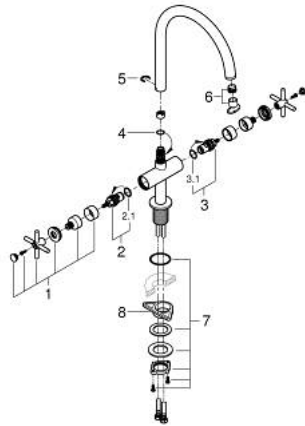

30 609 DL0 ATRIO TWO HANDLE SINK MIXER 1/2" L-SIZE

PRODUCT DESCRIPTION

- Colour: brushed warm sunset
- C-spout
- single hole installation
- GROHE LongLife finish
- ceramic headparts 1/2", 90°
- selectable swivel area: 0° / 150° / 360°
- flexible connection hoses
- rapid installation system
- mousseur

30 609 DL0 ATRIO TWO HANDLE SINK MIXER 1/2" L-SIZE

SPARE PARTS, November 2022 – now

- 1: Cross handles (Spare part-nr. 14215DL0)
- 2: Ceramic headpart, 1/2" (Spare part-nr. 45883000)
- 2.1: O-ring \varnothing 18.2 x \varnothing 1.7 (Spare part-nr. 0392400M)
- 3: Ceramic headpart, 1/2" (Spare part-nr. 45882000)
- 3.1: O-ring \varnothing 18.2 x \varnothing 1.7 (Spare part-nr. 0392400M)
- 4: Sealing washer (Spare part-nr. 0128500M)
- 5: Safety ring (Spare part-nr. 4826600M)
- 6: Flow control set (Spare part-nr. 48470000)
- 7: Shank fastening assembly (Spare part-nr. 48384000)
- 8: Support plate (Spare part-nr. 05334000)