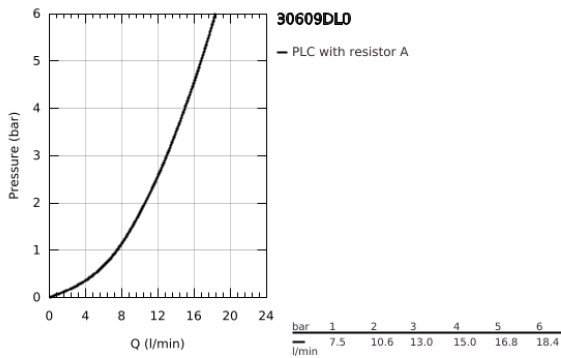

30 609 DL0 ATRIO TWO HANDLE SINK MIXER 1/2" L-SIZE

PRODUCT DESCRIPTION

- Colour: brushed warm sunset
- C-spout
- single hole installation
- GROHE LongLife finish
- ceramic headparts 1/2", 90°
- selectable swivel area: 0° / 150° / 360°
- flexible connection hoses
- rapid installation system
- mousseur

30 609 DL0 ATRIO TWO HANDLE SINK MIXER 1/2" L-SIZE

SPARE PARTS, November 2022 – now

- 1: Cross handles (Spare part-nr. 14215DL0)
- 2: Ceramic headpart, 1/2" (Spare part-nr. 45883000)
- 2.1: O-ring \varnothing 18.2 x \varnothing 1.7 (Spare part-nr. 0392400M)
- 3: Ceramic headpart, 1/2" (Spare part-nr. 45882000)
- 3.1: O-ring \varnothing 18.2 x \varnothing 1.7 (Spare part-nr. 0392400M)
- 4: Sealing washer (Spare part-nr. 0128500M)
- 5: Safety ring (Spare part-nr. 4826600M)
- 6: Flow control set (Spare part-nr. 48470000)
- 7: Shank fastening assembly (Spare part-nr. 48384000)
- 8: Support plate (Spare part-nr. 05334000)