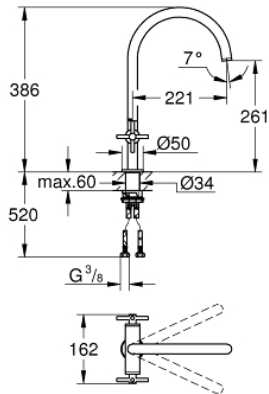

30 609 DL0 ATRIO TWO HANDLE SINK MIXER 1/2" L-SIZE

PRODUCT DESCRIPTION

- Colour: brushed warm sunset
- C-spout
- single hole installation
- GROHE LongLife finish
- ceramic headparts 1/2", 90°
- selectable swivel area: 0° / 150° / 360°
- flexible connection hoses
- rapid installation system
- mousseur

30 609 DL0 ATRIO TWO HANDLE SINK MIXER 1/2" L-SIZE

SPARE PARTS, November 2022 – now

- 1: Cross handles (Spare part-nr. 14215DL0)
- 2: Ceramic headpart, 1/2" (Spare part-nr. 45883000)
- 2.1: O-ring \varnothing 18.2 x \varnothing 1.7 (Spare part-nr. 0392400M)
- 3: Ceramic headpart, 1/2" (Spare part-nr. 45882000)
- 3.1: O-ring \varnothing 18.2 x \varnothing 1.7 (Spare part-nr. 0392400M)
- 4: Sealing washer (Spare part-nr. 0128500M)
- 5: Safety ring (Spare part-nr. 4826600M)
- 6: Flow control set (Spare part-nr. 48470000)
- 7: Shank fastening assembly (Spare part-nr. 48384000)
- 8: Support plate (Spare part-nr. 05334000)