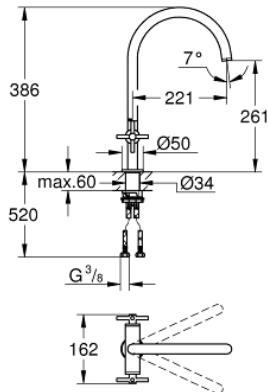

30 609 GN0 ATRIO TWO HANDLE SINK MIXER 1/2" L-SIZE

PRODUCT DESCRIPTION

- Colour: brushed cool sunrise
- C-spout
- single hole installation
- GROHE LongLife finish
- ceramic headparts 1/2", 90°
- selectable swivel area: 0° / 150° / 360°
- flexible connection hoses
- rapid installation system
- mousseur

30 609 GN0 ATRIO TWO HANDLE SINK MIXER 1/2" L-SIZE

SPARE PARTS, November 2022 – now

- 1: Cross handles (Spare part-nr. 14215GN0)
- 2: Ceramic headpart, 1/2" (Spare part-nr. 45883000)
- 2.1: O-ring \varnothing 18.2 x \varnothing 1.7 (Spare part-nr. 0392400M)
- 3: Ceramic headpart, 1/2" (Spare part-nr. 45882000)
- 3.1: O-ring \varnothing 18.2 x \varnothing 1.7 (Spare part-nr. 0392400M)
- 4: Sealing washer (Spare part-nr. 0128500M)
- 5: Safety ring (Spare part-nr. 4826600M)
- 6: Flow control set (Spare part-nr. 48470000)
- 7: Shank fastening assembly (Spare part-nr. 48384000)
- 8: Support plate (Spare part-nr. 05334000)