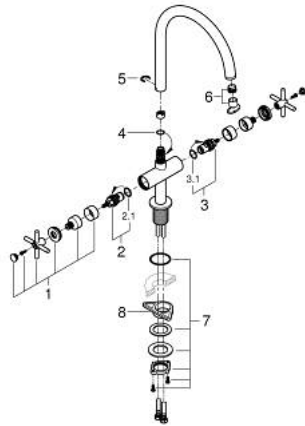

30 609 GN0 ATRIO TWO HANDLE SINK MIXER 1/2" L-SIZE

PRODUCT DESCRIPTION

- Colour: brushed cool sunrise
- C-spout
- single hole installation
- GROHE LongLife finish
- ceramic headparts 1/2", 90°
- selectable swivel area: 0° / 150° / 360°
- flexible connection hoses
- rapid installation system
- mousseur

30 609 GN0 ATRIO TWO HANDLE SINK MIXER 1/2" L-SIZE

SPARE PARTS, November 2022 – now

- 1: Cross handles (Spare part-nr. 14215GN0)
- 2: Ceramic headpart, 1/2" (Spare part-nr. 45883000)
- 2.1: O-ring \varnothing 18.2 x \varnothing 1.7 (Spare part-nr. 0392400M)
- 3: Ceramic headpart, 1/2" (Spare part-nr. 45882000)
- 3.1: O-ring \varnothing 18.2 x \varnothing 1.7 (Spare part-nr. 0392400M)
- 4: Sealing washer (Spare part-nr. 0128500M)
- 5: Safety ring (Spare part-nr. 4826600M)
- 6: Flow control set (Spare part-nr. 48470000)
- 7: Shank fastening assembly (Spare part-nr. 48384000)
- 8: Support plate (Spare part-nr. 05334000)