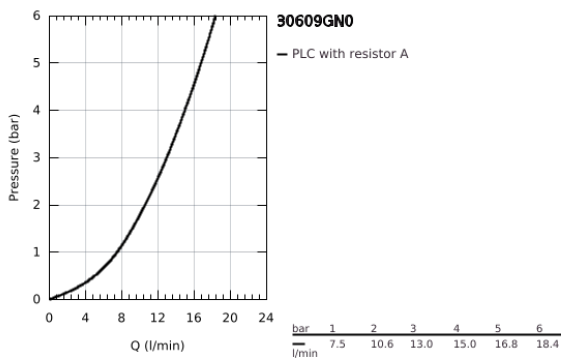

30 609 GN0 ATRIO TWO HANDLE SINK MIXER 1/2" L-SIZE

PRODUCT DESCRIPTION

- Colour: brushed cool sunrise
- C-spout
- single hole installation
- GROHE LongLife finish
- ceramic headparts 1/2", 90°
- selectable swivel area: 0° / 150° / 360°
- flexible connection hoses
- rapid installation system
- mousseur

30 609 GN0 ATRIO TWO HANDLE SINK MIXER 1/2" L-SIZE

SPARE PARTS, November 2022 – now

- 1: Cross handles (Spare part-nr. 14215GN0)
- 2: Ceramic headpart, 1/2" (Spare part-nr. 45883000)
- 2.1: O-ring \varnothing 18.2 x \varnothing 1.7 (Spare part-nr. 0392400M)
- 3: Ceramic headpart, 1/2" (Spare part-nr. 45882000)
- 3.1: O-ring \varnothing 18.2 x \varnothing 1.7 (Spare part-nr. 0392400M)
- 4: Sealing washer (Spare part-nr. 0128500M)
- 5: Safety ring (Spare part-nr. 4826600M)
- 6: Flow control set (Spare part-nr. 48470000)
- 7: Shank fastening assembly (Spare part-nr. 48384000)
- 8: Support plate (Spare part-nr. 05334000)