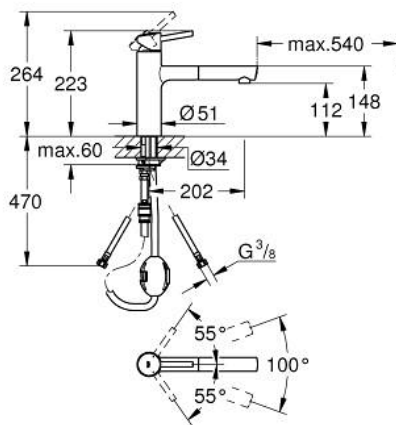

31 129 001 **CONCETTO SINGLE-LEVER SINK MIXER 1/2"**

PRODUCT DESCRIPTION

- Colour: chrome
- medium spout
- single hole installation
- GROHE LongLife finish
- GROHE SilkMove 35 mm ceramic cartridge
- Pull-Out spout for greater flexibility
- adjustable flow rate limiter
- swivel cast spout
- swivel area 100°
- protected against backflow
- flexible connection hoses
- rapid installation system
- maximum flow rate (at 3 bar): 7.5 l/min
- min. recommended pressure 1.0 bar

31 129 001 **CONCETTO SINGLE-LEVER SINK MIXER 1/2"**

SPARE PARTS, May 2024 – now

- 1: Lever (Spare part-nr. 46822000)
 - 2: Cap (Spare part-nr. 46492000)
 - 3: Screw ring (Spare part-nr. 46815000)
 - 4: Cartridge (Spare part-nr. 46374000)
 - 5: Pull out shower (Spare part-nr. 48532000)
 - 5.1: Mousseur (Spare part-nr. 06574000)
 - 5.1.1: Repl.kit f.Mousseur M22x1 and M24x1 (Spare part-nr. 45002000)
 - 5.2: Non-return valve (Spare part-nr. 08565000)
 - 6: Hose for sink mixer with pull-out dual spray or mousseur (Spare part-nr. 48293000)
 - 7: Seal kit (Spare part-nr. 46760000)
 - 8: Shank fastening assembly (Spare part-nr. 46346000)
 - 8.1: Stop (Spare part-nr. 04174000)
 - 9: Support plate (Spare part-nr. 05334000)
 - 10: Quick coupling (Spare part-nr. 46338000)
 - 11: Socket Spanner (Spare part-nr. 19332000)*
- * Optional accessories