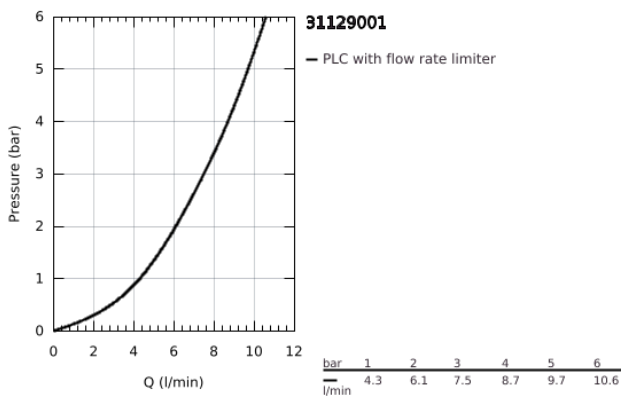

31 129 001 **CONCETTO SINGLE-LEVER SINK MIXER 1/2"**

PRODUCT DESCRIPTION

- Colour: chrome
- medium spout
- single hole installation
- GROHE LongLife finish
- GROHE SilkMove 35 mm ceramic cartridge
- Pull-Out spout for greater flexibility
- adjustable flow rate limiter
- swivel cast spout
- swivel area 100°
- protected against backflow
- flexible connection hoses
- rapid installation system
- maximum flow rate (at 3 bar): 7.5 l/min
- min. recommended pressure 1.0 bar

31 129 001 **CONCETTO SINGLE-LEVER SINK MIXER 1/2"**

SPARE PARTS, May 2024 – now

- 1: Lever (Spare part-nr. 46822000)
 - 2: Cap (Spare part-nr. 46492000)
 - 3: Screw ring (Spare part-nr. 46815000)
 - 4: Cartridge (Spare part-nr. 46374000)
 - 5: Pull out shower (Spare part-nr. 48532000)
 - 5.1: Mousseur (Spare part-nr. 06574000)
 - 5.1.1: Repl.kit f.Mousseur M22x1 and M24x1 (Spare part-nr. 45002000)
 - 5.2: Non-return valve (Spare part-nr. 08565000)
 - 6: Hose for sink mixer with pull-out dual spray or mousseur (Spare part-nr. 48293000)
 - 7: Seal kit (Spare part-nr. 46760000)
 - 8: Shank fastening assembly (Spare part-nr. 46346000)
 - 8.1: Stop (Spare part-nr. 04174000)
 - 9: Support plate (Spare part-nr. 05334000)
 - 10: Quick coupling (Spare part-nr. 46338000)
 - 11: Socket Spanner (Spare part-nr. 19332000)*
- * Optional accessories