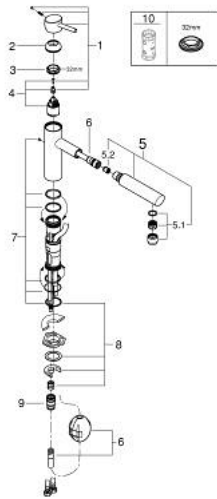

31 129 001 **CONCETTO SINGLE-LEVER SINK MIXER 1/2"**

PRODUCT DESCRIPTION

- Colour: chrome
- medium spout
- single hole installation
- GROHE LongLife finish
- GROHE SilkMove 35 mm ceramic cartridge
- Pull-Out spout for greater flexibility
- adjustable flow rate limiter
- swivel cast spout
- swivel area 100°
- protected against backflow
- flexible connection hoses
- rapid installation system
- maximum flow rate (at 3 bar): 7.5 l/min
- min. recommended pressure 1.0 bar

31 129 001 **CONCETTO SINGLE-LEVER SINK MIXER 1/2"**

SPARE PARTS, May 2024 – now

- 1: Lever (Spare part-nr. 46822000)
 - 2: Cap (Spare part-nr. 46492000)
 - 3: Screw ring (Spare part-nr. 46815000)
 - 4: Cartridge (Spare part-nr. 46374000)
 - 5: Pull out shower (Spare part-nr. 48532000)
 - 5.1: Mousseur (Spare part-nr. 06574000)
 - 5.1.1: Repl.kit f.Mousseur M22x1 and M24x1 (Spare part-nr. 45002000)
 - 5.2: Non-return valve (Spare part-nr. 08565000)
 - 6: Hose for sink mixer with pull-out dual spray or mousseur (Spare part-nr. 48293000)
 - 7: Seal kit (Spare part-nr. 46760000)
 - 8: Shank fastening assembly (Spare part-nr. 46346000)
 - 8.1: Stop (Spare part-nr. 04174000)
 - 9: Support plate (Spare part-nr. 05334000)
 - 10: Quick coupling (Spare part-nr. 46338000)
 - 11: Socket Spanner (Spare part-nr. 19332000)*
- * Optional accessories