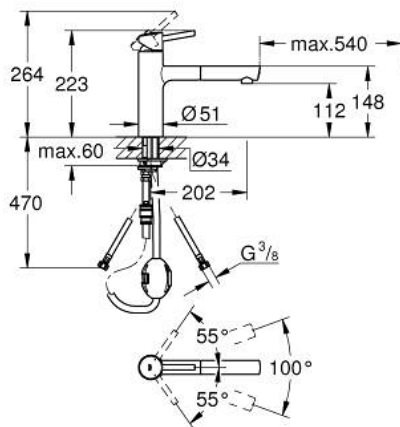

31 129 DC1 **CONCETTO SINGLE-LEVER SINK MIXER 1/2"**

PRODUCT DESCRIPTION

- Colour: Supersteel
- medium spout
- single hole installation
- GROHE LongLife finish
- GROHE SilkMove 35 mm ceramic cartridge
- Pull-Out spout for greater flexibility
- adjustable flow rate limiter
- swivel cast spout
- swivel area 100°
- protected against backflow
- flexible connection hoses
- rapid installation system
- maximum flow rate (at 3 bar): 7.5 l/min
- min. recommended pressure 1.0 bar

31 129 DC1 **CONCETTO SINGLE-LEVER SINK MIXER 1/2"**

SPARE PARTS, May 2024 – now

- 1: Lever (Spare part-nr. 46822DC0)
 - 2: Cap (Spare part-nr. 46492DC0)
 - 3: Screw ring (Spare part-nr. 46815000)
 - 4: Cartridge (Spare part-nr. 46374000)
 - 5: Pull out shower (Spare part-nr. 48532DC0)
 - 5.1: Mousseur (Spare part-nr. 06574DC0)
 - 5.2: Non-return valve (Spare part-nr. 08565000)
 - 6: Hose for sink mixer with pull-out dual spray or mousseur (Spare part-nr. 48293000)
 - 7: Seal kit (Spare part-nr. 46760000)
 - 8: Shank fastening assembly (Spare part-nr. 46346000)
 - 8.1: Stop (Spare part-nr. 04174000)
 - 9: Support plate (Spare part-nr. 05334000)
 - 10: Quick coupling (Spare part-nr. 46338000)
 - 11: Socket Spanner (Spare part-nr. 19332000)*
- * Optional accessories