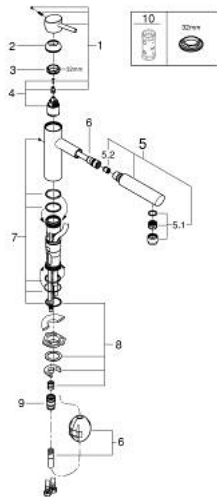

31 129 DC1 **CONCETTO SINGLE-LEVER SINK MIXER 1/2"**

PRODUCT DESCRIPTION

- Colour: Supersteel
- medium spout
- single hole installation
- GROHE LongLife finish
- GROHE SilkMove 35 mm ceramic cartridge
- Pull-Out spout for greater flexibility
- adjustable flow rate limiter
- swivel cast spout
- swivel area 100°
- protected against backflow
- flexible connection hoses
- rapid installation system
- maximum flow rate (at 3 bar): 7.5 l/min
- min. recommended pressure 1.0 bar

31 129 DC1 **CONCETTO SINGLE-LEVER SINK MIXER 1/2"**

SPARE PARTS, May 2024 – now

- 1: Lever (Spare part-nr. 46822DC0)
 - 2: Cap (Spare part-nr. 46492DC0)
 - 3: Screw ring (Spare part-nr. 46815000)
 - 4: Cartridge (Spare part-nr. 46374000)
 - 5: Pull out shower (Spare part-nr. 48532DC0)
 - 5.1: Mousseur (Spare part-nr. 06574DC0)
 - 5.2: Non-return valve (Spare part-nr. 08565000)
 - 6: Hose for sink mixer with pull-out dual spray or mousseur (Spare part-nr. 48293000)
 - 7: Seal kit (Spare part-nr. 46760000)
 - 8: Shank fastening assembly (Spare part-nr. 46346000)
 - 8.1: Stop (Spare part-nr. 04174000)
 - 9: Support plate (Spare part-nr. 05334000)
 - 10: Quick coupling (Spare part-nr. 46338000)
 - 11: Socket Spanner (Spare part-nr. 19332000)*
- * Optional accessories