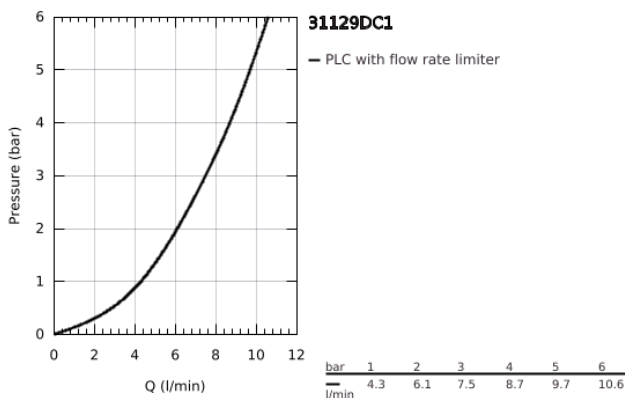

31 129 DC1 **CONCETTO SINGLE-LEVER SINK MIXER 1/2"**

PRODUCT DESCRIPTION

- Colour: Supersteel
- medium spout
- single hole installation
- GROHE LongLife finish
- GROHE SilkMove 35 mm ceramic cartridge
- Pull-Out spout for greater flexibility
- adjustable flow rate limiter
- swivel cast spout
- swivel area 100°
- protected against backflow
- flexible connection hoses
- rapid installation system
- maximum flow rate (at 3 bar): 7.5 l/min
- min. recommended pressure 1.0 bar

31 129 DC1 **CONCETTO SINGLE-LEVER SINK MIXER 1/2"**

SPARE PARTS, May 2024 – now

- 1: Lever (Spare part-nr. 46822DC0)
 - 2: Cap (Spare part-nr. 46492DC0)
 - 3: Screw ring (Spare part-nr. 46815000)
 - 4: Cartridge (Spare part-nr. 46374000)
 - 5: Pull out shower (Spare part-nr. 48532DC0)
 - 5.1: Mousseur (Spare part-nr. 06574DC0)
 - 5.2: Non-return valve (Spare part-nr. 08565000)
 - 6: Hose for sink mixer with pull-out dual spray or mousseur (Spare part-nr. 48293000)
 - 7: Seal kit (Spare part-nr. 46760000)
 - 8: Shank fastening assembly (Spare part-nr. 46346000)
 - 8.1: Stop (Spare part-nr. 04174000)
 - 9: Support plate (Spare part-nr. 05334000)
 - 10: Quick coupling (Spare part-nr. 46338000)
 - 11: Socket Spanner (Spare part-nr. 19332000)*
- * Optional accessories