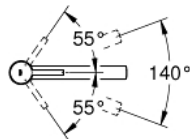

31 210 001 **CONCETTO SINGLE-LEVER SINK MIXER 1/2"**

**PRODUCT DESCRIPTION**

- Colour: chrome
- for installation in front of window
- medium spout
- single hole installation
- GROHE LongLife finish
- GROHE SilkMove 35 mm ceramic cartridge
- mousseur
- adjustable flow rate limiter
- swivel cast spout
- swivel area 140°
- non-removable socket height: 30 mm
- flexible connection hoses
- maximum flow rate (at 3 bar): 13 l/min

### 31 210 001 **CONCETTO SINGLE-LEVER SINK MIXER 1/2"**

**SPARE PARTS**, June 2010 – now

- 1: Lever (Spare part-nr. 46822000)
- 2: Cap (Spare part-nr. 46492000)
- 3: Ring (Spare part-nr. 46759000)
- 4: Cartridge (Spare part-nr. 46374000)
- 5: Mousseur (Spare part-nr. 06574000)
- 6: Seal kit (Spare part-nr. 46760000)
- 7: Shank fastening assembly (Spare part-nr. 46078000)
- 8: Socket Spanner (Spare part-nr. 19332000)\*