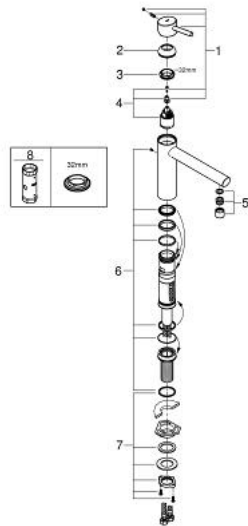

31 210 001 **CONCETTO SINGLE-LEVER SINK MIXER 1/2"**

**PRODUCT DESCRIPTION**

- Colour: chrome
- for installation in front of window
- medium spout
- single hole installation
- GROHE LongLife finish
- GROHE SilkMove 35 mm ceramic cartridge
- mousseur
- adjustable flow rate limiter
- swivel cast spout
- swivel area 140°
- non-removable socket height: 30 mm
- flexible connection hoses
- maximum flow rate (at 3 bar): 13 l/min

### 31 210 001 **CONCETTO SINGLE-LEVER SINK MIXER 1/2"**

**SPARE PARTS**, June 2010 – now

- 1: Lever (Spare part-nr. 46822000)
- 2: Cap (Spare part-nr. 46492000)
- 3: Ring (Spare part-nr. 46759000)
- 4: Cartridge (Spare part-nr. 46374000)
- 5: Mousseur (Spare part-nr. 06574000)
- 6: Seal kit (Spare part-nr. 46760000)
- 7: Shank fastening assembly (Spare part-nr. 46078000)
- 8: Socket Spanner (Spare part-nr. 19332000)\*