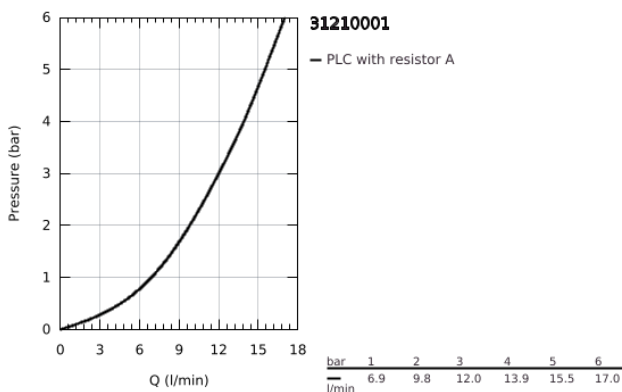

31 210 001 **CONCETTO SINGLE-LEVER SINK MIXER 1/2"**

**PRODUCT DESCRIPTION**

- Colour: chrome
- for installation in front of window
- medium spout
- single hole installation
- GROHE LongLife finish
- GROHE SilkMove 35 mm ceramic cartridge
- mousseur
- adjustable flow rate limiter
- swivel cast spout
- swivel area 140°
- non-removable socket height: 30 mm
- flexible connection hoses
- maximum flow rate (at 3 bar): 13 l/min

### 31 210 001 **CONCETTO SINGLE-LEVER SINK MIXER 1/2"**

**SPARE PARTS**, June 2010 – now

- 1: Lever (Spare part-nr. 46822000)
- 2: Cap (Spare part-nr. 46492000)
- 3: Ring (Spare part-nr. 46759000)
- 4: Cartridge (Spare part-nr. 46374000)
- 5: Mousseur (Spare part-nr. 06574000)
- 6: Seal kit (Spare part-nr. 46760000)
- 7: Shank fastening assembly (Spare part-nr. 46078000)
- 8: Socket Spanner (Spare part-nr. 19332000)\*