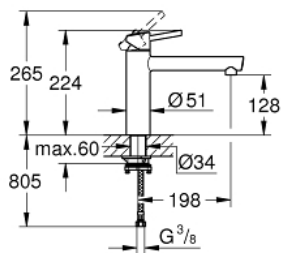

31 210 001 **CONCETTO SINGLE-LEVER SINK MIXER 1/2"**

**PRODUCT DESCRIPTION**

- Colour: chrome
- for installation in front of window
- medium spout
- single hole installation
- GROHE LongLife finish
- GROHE SilkMove 35 mm ceramic cartridge
- mousseur
- adjustable flow rate limiter
- swivel cast spout
- swivel area 140°
- non-removable socket height: 30 mm
- flexible connection hoses
- maximum flow rate (at 3 bar): 13 l/min

### 31 210 001 **CONCETTO SINGLE-LEVER SINK MIXER 1/2"**

**SPARE PARTS**, June 2010 – now

- 1: Lever (Spare part-nr. 46822000)
- 2: Cap (Spare part-nr. 46492000)
- 3: Ring (Spare part-nr. 46759000)
- 4: Cartridge (Spare part-nr. 46374000)
- 5: Mousseur (Spare part-nr. 06574000)
- 6: Seal kit (Spare part-nr. 46760000)
- 7: Shank fastening assembly (Spare part-nr. 46078000)
- 8: Socket Spanner (Spare part-nr. 19332000)\*