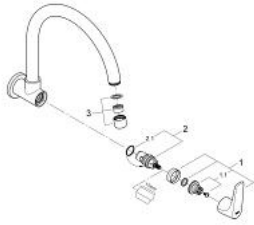

31 225 000 **GROHE BAUFLOW SINK TAP 1/2"**

**PRODUCT DESCRIPTION**

- Colour: chrome
- wall mounted
- metal lever
- ceramic headpart 1/2", 90°
- swivel tubular spout
- mousseur
- GROHE LongLife finish

## 31 225 000 GROHE BAUFLOW SINK TAP 1/2"

### SPARE PARTS, June 2010 – now

1: Handle (Spare part-nr. 48119000)

1.1: Replacement handle connection kit (Spare part-nr. 45186000)

1.1.1: O-ring  $\varnothing$  18.2 x  $\varnothing$  1.7 (Spare part-nr. 0392400M)

2: Ceramic headpart, 1/2" (Spare part-nr. 45882000)

2.1: O-ring  $\varnothing$  18.2 x  $\varnothing$  1.7 (Spare part-nr. 0392400M)

3: Mousseur (Spare part-nr. 13928000)