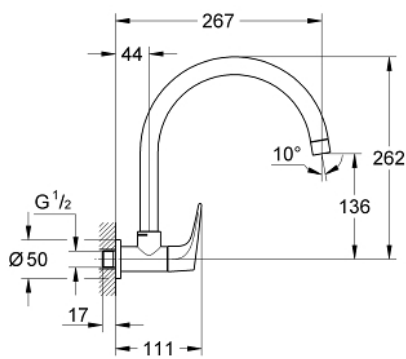

31 225 000 **GROHE BAUFLOW SINK TAP 1/2"**

**PRODUCT DESCRIPTION**

- Colour: chrome
- wall mounted
- metal lever
- ceramic headpart 1/2", 90°
- swivel tubular spout
- mousseur
- GROHE LongLife finish

## 31 225 000 GROHE BAUFLOW SINK TAP 1/2"

### SPARE PARTS, June 2010 – now

1: Handle (Spare part-nr. 48119000)

1.1: Replacement handle connection kit (Spare part-nr. 45186000)

1.1.1: O-ring  $\varnothing$  18.2 x  $\varnothing$  1.7 (Spare part-nr. 0392400M)

2: Ceramic headpart, 1/2" (Spare part-nr. 45882000)

2.1: O-ring  $\varnothing$  18.2 x  $\varnothing$  1.7 (Spare part-nr. 0392400M)

3: Mousseur (Spare part-nr. 13928000)