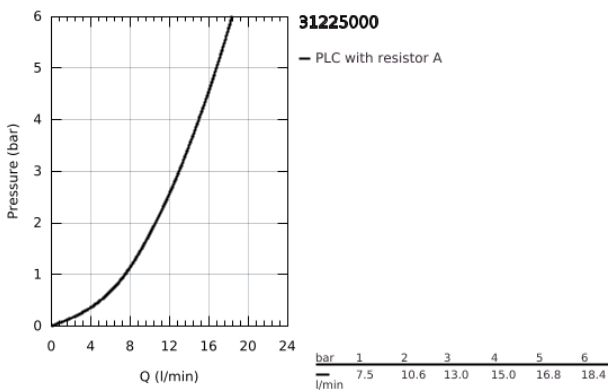

31 225 000 **GROHE BAUFLOW SINK TAP 1/2"**

**PRODUCT DESCRIPTION**

- Colour: chrome
- wall mounted
- metal lever
- ceramic headpart 1/2", 90°
- swivel tubular spout
- mousseur
- GROHE LongLife finish

## 31 225 000 GROHE BAUFLOW SINK TAP 1/2"

2: Ceramic headpart, 1/2" (Spare part-nr. 45882000)

2.1: O-ring  $\varnothing$  18.2 x  $\varnothing$  1.7 (Spare part-nr. 0392400M)

3: Mousseur (Spare part-nr. 13928000)