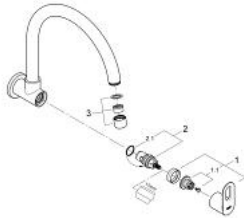

31 227 000 **BAULOOP SINK TAP 1/2"**

**PRODUCT DESCRIPTION**

- Colour: chrome
- wall mounted
- metal lever
- ceramic headpart 1/2", 90°
- swivel tubular spout
- mousseur
- GROHE LongLife finish

31 227 000 **BAULOOP SINK TAP 1/2"**

**SPARE PARTS**, June 2010 – now

1: Handle (Spare part-nr. 48121000)

1.1: Replacement handle connection kit (Spare part-nr. 45186000)

1.1.1: O-ring Ø 18.2 x Ø 1.7 (Spare part-nr. 0392400M)

2: Ceramic headpart, 1/2" (Spare part-nr. 45882000)

2.1: O-ring Ø 18.2 x Ø 1.7 (Spare part-nr. 0392400M)

3: Mousseur (Spare part-nr. 13928000)