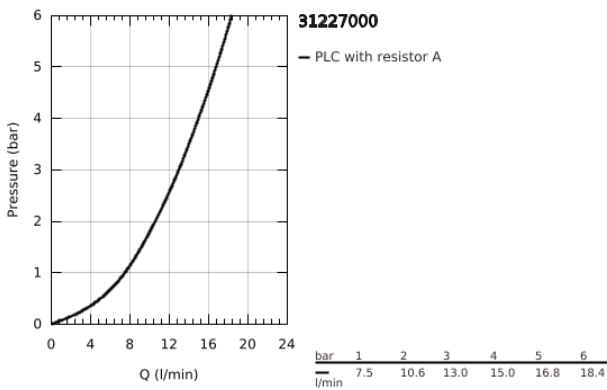

31 227 000 **BAULOOP SINK TAP 1/2"**

**PRODUCT DESCRIPTION**

- Colour: chrome
- wall mounted
- metal lever
- ceramic headpart 1/2", 90°
- swivel tubular spout
- mousseur
- GROHE LongLife finish

31 227 000 **BAULOOP SINK TAP 1/2"**

**SPARE PARTS**, June 2010 – now

1: Handle (Spare part-nr. 48121000)

1.1: Replacement handle connection kit (Spare part-nr. 45186000)

1.1.1: O-ring Ø 18.2 x Ø 1.7 (Spare part-nr. 0392400M)

2: Ceramic headpart, 1/2" (Spare part-nr. 45882000)

2.1: O-ring Ø 18.2 x Ø 1.7 (Spare part-nr. 0392400M)

3: Mousseur (Spare part-nr. 13928000)