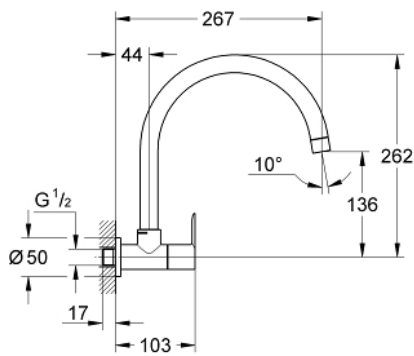

31 227 000 **BAULOOP SINK TAP 1/2"**

**PRODUCT DESCRIPTION**

- Colour: chrome
- wall mounted
- metal lever
- ceramic headpart 1/2", 90°
- swivel tubular spout
- mousseur
- GROHE LongLife finish

31 227 000 **BAULOOP SINK TAP 1/2"**

**SPARE PARTS**, June 2010 – now

1: Handle (Spare part-nr. 48121000)

1.1: Replacement handle connection kit (Spare part-nr. 45186000)

1.1.1: O-ring Ø 18.2 x Ø 1.7 (Spare part-nr. 0392400M)

2: Ceramic headpart, 1/2" (Spare part-nr. 45882000)

2.1: O-ring Ø 18.2 x Ø 1.7 (Spare part-nr. 0392400M)

3: Mousseur (Spare part-nr. 13928000)