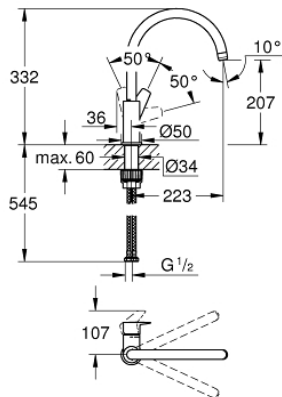

31 233 001 **BAUEDGE SINGLE-LEVER SINK MIXER 1/2"**

PRODUCT DESCRIPTION

- Colour: chrome
- single hole installation
- metal lever
- GROHE SmoothControl 28 mm ceramic cartridge
- GROHE LongLife finish
- Protected Water Ways no contact of water with lead or nickel inside the tap
- swivel tubular spout
- mousseur
- flexible connection hoses
-
- maximum flow rate (at 3 bar): 5 l/min

31 233 001 BAUEDGE SINGLE-LEVER SINK MIXER 1/2"

SPARE PARTS, April 2020 – now

1: Cartridge (Spare part-nr. 46963000)

2: Mousseur (Spare part-nr. 13967000)

3: Mounting set (Spare part-nr. 48477000)

4: Shank fastening assembly (Spare part-nr. 48384000)*