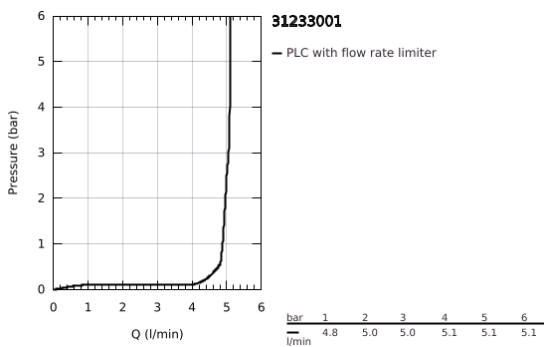

31 233 001 **BAUEDGE SINGLE-LEVER SINK MIXER 1/2"**

PRODUCT DESCRIPTION

- Colour: chrome
- single hole installation
- metal lever
- GROHE SmoothControl 28 mm ceramic cartridge
- GROHE LongLife finish
- Protected Water Ways no contact of water with lead or nickel inside the tap
- swivel tubular spout
- mousseur
- flexible connection hoses
-
- maximum flow rate (at 3 bar): 5 l/min

31 233 001 BAUEDGE SINGLE-LEVER SINK MIXER 1/2"

SPARE PARTS, April 2020 – now

1: Cartridge (Spare part-nr. 46963000)

2: Mousseur (Spare part-nr. 13967000)

3: Mounting set (Spare part-nr. 48477000)

4: Shank fastening assembly (Spare part-nr. 48384000)*