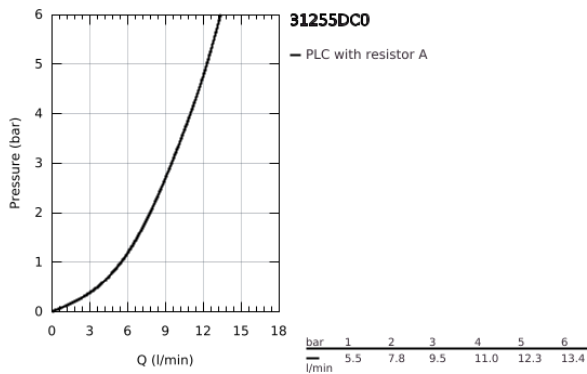

### 31 255 DC0 EUROCUBE SINGLE-LEVER SINK MIXER 1/2"

#### PRODUCT DESCRIPTION

- Colour: Supersteel
- high spout
- single hole installation
- GROHE LongLife finish
- GROHE SilkMove 28 mm ceramic cartridge
- mousseur
- swivel cast spout
- swivel area 90°
- flexible connection hoses
- rapid installation system
- maximum flow rate (at 3 bar): 9.5 l/min
- min. recommended pressure 1.0 bar