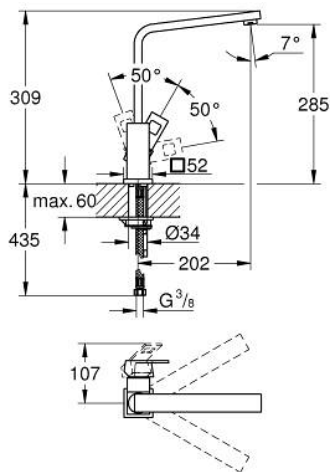

### 31 255 DC0 EUROCUBE SINGLE-LEVER SINK MIXER 1/2"

#### PRODUCT DESCRIPTION

- Colour: Supersteel
- high spout
- single hole installation
- GROHE LongLife finish
- GROHE SilkMove 28 mm ceramic cartridge
- mousseur
- swivel cast spout
- swivel area 90°
- flexible connection hoses
- rapid installation system
- maximum flow rate (at 3 bar): 9.5 l/min
- min. recommended pressure 1.0 bar

## 31 255 DC0 EUROCUBE SINGLE-LEVER SINK MIXER 1/2"

### SPARE PARTS, August 2013 – now

- 1: Lever (Spare part-nr. 46788DC0)
- 2: Cap (Spare part-nr. 46581DC0)
- 3: Fitting ring (Spare part-nr. 07419000)
- 4: Cartridge (Spare part-nr. 46580000)
- 5: Spout (Spare part-nr. 13330DC0)
- 5.1: Mousseur (Spare part-nr. 13929DC0)
- 6: Shank fastening assembly (Spare part-nr. 46671000)
- 7: Mounting wrench (Spare part-nr. 19017000)\*