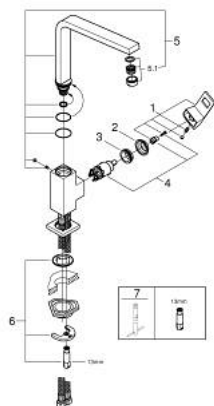

### 31 255 DC0 EUROCUBE SINGLE-LEVER SINK MIXER 1/2"

#### PRODUCT DESCRIPTION

- Colour: Supersteel
- high spout
- single hole installation
- GROHE LongLife finish
- GROHE SilkMove 28 mm ceramic cartridge
- mousseur
- swivel cast spout
- swivel area 90°
- flexible connection hoses
- rapid installation system
- maximum flow rate (at 3 bar): 9.5 l/min
- min. recommended pressure 1.0 bar

## 31 255 DC0 EUROCUBE SINGLE-LEVER SINK MIXER 1/2"

### SPARE PARTS, August 2013 – now

- 1: Lever (Spare part-nr. 46788DC0)
- 2: Cap (Spare part-nr. 46581DC0)
- 3: Fitting ring (Spare part-nr. 07419000)
- 4: Cartridge (Spare part-nr. 46580000)
- 5: Spout (Spare part-nr. 13330DC0)
- 5.1: Mousseur (Spare part-nr. 13929DC0)
- 6: Shank fastening assembly (Spare part-nr. 46671000)
- 7: Mounting wrench (Spare part-nr. 19017000)\*