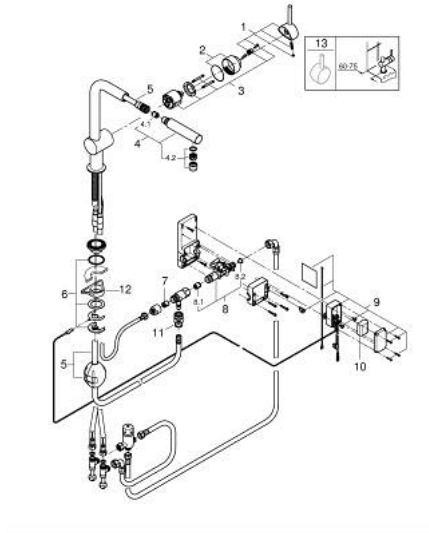

31 360 001 MINTA TOUCH ELECTRONIC SINGLE-LEVER SINK MIXER 1/2"

SPARE PARTS, September 2023 – June 2024

- 1: Lever (Spare part-nr. 46015000)
 - 2: Cap (Spare part-nr. 46025000)
 - 3: Cartridge (Spare part-nr. 46048000)
 - 4: Pull out spray (Spare part-nr. 46858000)
 - 4.1: Non-return valve (Spare part-nr. 08565000)
 - 4.2: Mousseur (Spare part-nr. 13967000)
 - 5: Hose for sink mixer with pull-out dual spray or mousseur (Spare part-nr. 48293000)
 - 6: Shank fastening assembly (Spare part-nr. 46345000)
 - 7: Non-return valve (Spare part-nr. 08565000)
 - 8: Solenoid valve (Spare part-nr. 48213000)
 - 8.1: Non-return valve (Spare part-nr. 08565000)
 - 8.2: Dirt strainer (Spare part-nr. 42395000)
 - 9: Control unit (Spare part-nr. 48214000)
 - 10: Battery (Spare part-nr. 42886000)
 - 11: Quick coupling (Spare part-nr. 46338000)
 - 12: Support plate (Spare part-nr. 05334000)
 - 13: Lever (Spare part-nr. 40684000)*
- * Optional accessories