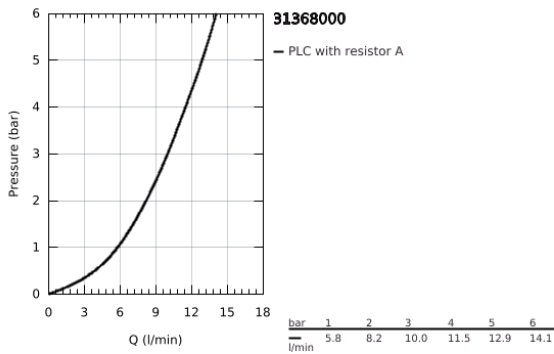

31 368 000 **BAULOOP SINGLE-LEVER SINK MIXER 1/2"**

PRODUCT DESCRIPTION

- Colour: chrome
- high spout
- single hole installation
- GROHE LongLife finish
- GROHE SmoothControl 28 mm ceramic cartridge
- spout with mousseur
- swivel tubular spout, swivel area 360°
- flexible connection hoses
- rapid installation system
- maximum flow rate (at 3 bar): 10 l/min
- min. recommended pressure 1.0 bar

31 368 000 BAULoop SINGLE-LEVER SINK MIXER 1/2"

SPARE PARTS, November 2018 – now

- 1: Lever (Spare part-nr. 46779000)
- 2: Cartridge (Spare part-nr. 46580000)
- 3: Mousseur (Spare part-nr. 13928000)
- 4: Shank fastening assembly (Spare part-nr. 46249000)
- 5: Fitting ring (Spare part-nr. 46715000)
- 6: Cap (Spare part-nr. 46581000)
- 7: Mounting wrench (Spare part-nr. 19017000)*