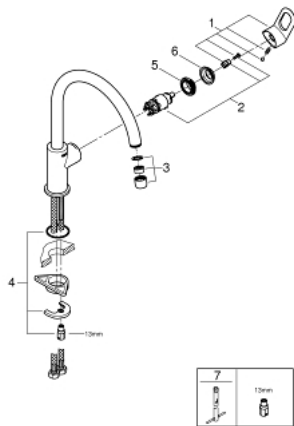

31 368 000 **BAULOOP SINGLE-LEVER SINK MIXER 1/2"**

PRODUCT DESCRIPTION

- Colour: chrome
- high spout
- single hole installation
- GROHE LongLife finish
- GROHE SmoothControl 28 mm ceramic cartridge
- spout with mousseur
- swivel tubular spout, swivel area 360°
- flexible connection hoses
- rapid installation system
- maximum flow rate (at 3 bar): 10 l/min
- min. recommended pressure 1.0 bar

31 368 000 BAULoop SINGLE-LEVER SINK MIXER 1/2"

SPARE PARTS, November 2018 – now

- 1: Lever (Spare part-nr. 46779000)
- 2: Cartridge (Spare part-nr. 46580000)
- 3: Mousseur (Spare part-nr. 13928000)
- 4: Shank fastening assembly (Spare part-nr. 46249000)
- 5: Fitting ring (Spare part-nr. 46715000)
- 6: Cap (Spare part-nr. 46581000)
- 7: Mounting wrench (Spare part-nr. 19017000)*