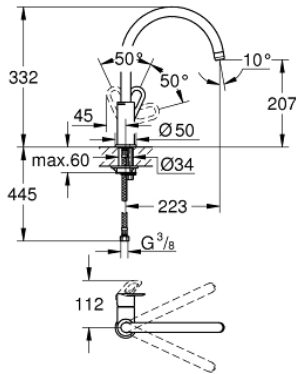

31 368 000 **BAULOOP SINGLE-LEVER SINK MIXER 1/2"**

PRODUCT DESCRIPTION

- Colour: chrome
- high spout
- single hole installation
- GROHE LongLife finish
- GROHE SmoothControl 28 mm ceramic cartridge
- spout with mousseur
- swivel tubular spout, swivel area 360°
- flexible connection hoses
- rapid installation system
- maximum flow rate (at 3 bar): 10 l/min
- min. recommended pressure 1.0 bar

31 368 000 BAULoop SINGLE-LEVER SINK MIXER 1/2"

SPARE PARTS, November 2018 – now

- 1: Lever (Spare part-nr. 46779000)
- 2: Cartridge (Spare part-nr. 46580000)
- 3: Mousseur (Spare part-nr. 13928000)
- 4: Shank fastening assembly (Spare part-nr. 46249000)
- 5: Fitting ring (Spare part-nr. 46715000)
- 6: Cap (Spare part-nr. 46581000)
- 7: Mounting wrench (Spare part-nr. 19017000)*