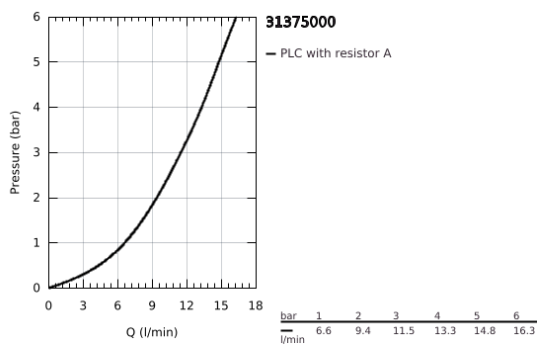

### 31 375 000 MINTA SINGLE-LEVER SINK MIXER 1/2"

#### PRODUCT DESCRIPTION

- Colour: chrome
- L-spout
- single hole installation
- GROHE LongLife finish
- GROHE SilkMove 46 mm ceramic cartridge
- adjustable flow rate limiter
- swivel tubular spout
- swivel range 0°/150°/360°
- flexible connection hoses
- protected against backflow
- rapid installation system
- maximum flow rate (at 3 bar): 11.5 l/min
- min. recommended pressure 1.0 bar

## 31 375 000 MINTA SINGLE-LEVER SINK MIXER 1/2"