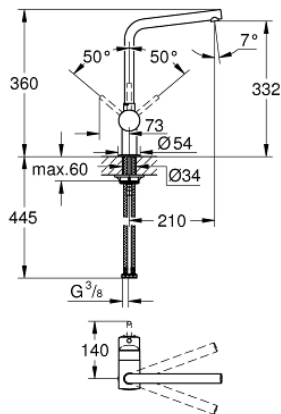

### 31 375 000 MINTA SINGLE-LEVER SINK MIXER 1/2"

#### PRODUCT DESCRIPTION

- Colour: chrome
- L-spout
- single hole installation
- GROHE LongLife finish
- GROHE SilkMove 46 mm ceramic cartridge
- adjustable flow rate limiter
- swivel tubular spout
- swivel range 0°/150°/360°
- flexible connection hoses
- protected against backflow
- rapid installation system
- maximum flow rate (at 3 bar): 11.5 l/min
- min. recommended pressure 1.0 bar

## 31 375 000 MINTA SINGLE-LEVER SINK MIXER 1/2"

### SPARE PARTS, September 2012 – September 2014

- 1: Lever (Spare part-nr. 46015000)
  - 2: Cap (Spare part-nr. 46025000)
  - 3: Cartridge (Spare part-nr. 46048000)
  - 4: Spout (Spare part-nr. 13348000)
  - 4.1: Sealing washer (Spare part-nr. 0128500M)
  - 4.2: Safety ring (Spare part-nr. 0485300M)
  - 4.3: Mousseur (Spare part-nr. 64186000)
  - 5: Shank fastening assembly (Spare part-nr. 46249000)
  - 6: Mounting wrench (Spare part-nr. 19017000)\*
- \* Optional accessories