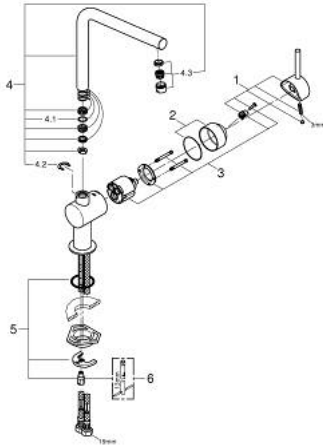

### 31 375 000 MINTA SINGLE-LEVER SINK MIXER 1/2"

#### PRODUCT DESCRIPTION

- Colour: chrome
- L-spout
- single hole installation
- GROHE LongLife finish
- GROHE SilkMove 46 mm ceramic cartridge
- adjustable flow rate limiter
- swivel tubular spout
- swivel range 0°/150°/360°
- flexible connection hoses
- protected against backflow
- rapid installation system
- maximum flow rate (at 3 bar): 11.5 l/min
- min. recommended pressure 1.0 bar

### SPARE PARTS, September 2012 – September 2014

- 1: Lever (Spare part-nr. 46015000)
  - 2: Cap (Spare part-nr. 46025000)
  - 3: Cartridge (Spare part-nr. 46048000)
  - 4: Spout (Spare part-nr. 13348000)
  - 4.1: Sealing washer (Spare part-nr. 0128500M)
  - 4.2: Safety ring (Spare part-nr. 0485300M)
  - 4.3: Mousseur (Spare part-nr. 64186000)
  - 5: Shank fastening assembly (Spare part-nr. 46249000)
  - 6: Mounting wrench (Spare part-nr. 19017000)\*
- \* Optional accessories