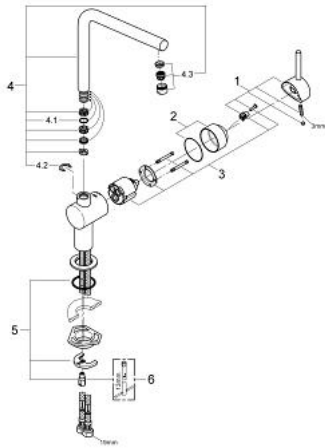

31 375 AL0 MINTA SINGLE-LEVER SINK MIXER 1/2"

PRODUCT DESCRIPTION

- Colour: brushed hard graphite
- L-spout
- single hole installation
- GROHE LongLife finish
- GROHE SilkMove 46 mm ceramic cartridge
- adjustable flow rate limiter
- swivel tubular spout
- swivel range 0°/150°/360°
- flexible connection hoses
- protected against backflow
- rapid installation system
- maximum flow rate (at 3 bar): 11.5 l/min
- min. recommended pressure 1.0 bar

31 375 AL0 MINTA SINGLE-LEVER SINK MIXER 1/2"

SPARE PARTS, March 2018 – now

- 1: Lever (Spare part-nr. 46015AL0)
 - 2: Cap (Spare part-nr. 46025AL0)
 - 3: Cartridge (Spare part-nr. 46048000)
 - 4: Spout (Spare part-nr. 13348AL0)
 - 4.1: Sealing washer (Spare part-nr. 0128500M)
 - 4.2: Safety ring (Spare part-nr. 0485300M)
 - 4.3: Mousseur (Spare part-nr. 64186AL0)
 - 5: Shank fastening assembly (Spare part-nr. 46249000)
 - 6: Mounting wrench (Spare part-nr. 19017000)*
- * Optional accessories