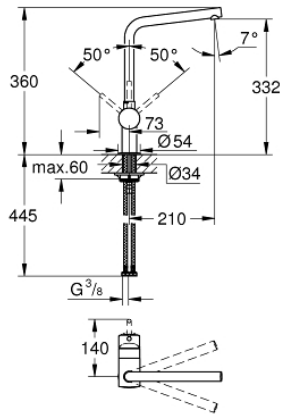

31 375 AL0 MINTA SINGLE-LEVER SINK MIXER 1/2"

PRODUCT DESCRIPTION

- Colour: brushed hard graphite
- L-spout
- single hole installation
- GROHE LongLife finish
- GROHE SilkMove 46 mm ceramic cartridge
- adjustable flow rate limiter
- swivel tubular spout
- swivel range 0°/150°/360°
- flexible connection hoses
- protected against backflow
- rapid installation system
- maximum flow rate (at 3 bar): 11.5 l/min
- min. recommended pressure 1.0 bar

31 375 AL0 MINTA SINGLE-LEVER SINK MIXER 1/2"

SPARE PARTS, March 2018 – now

- 1: Lever (Spare part-nr. 46015AL0)
 - 2: Cap (Spare part-nr. 46025AL0)
 - 3: Cartridge (Spare part-nr. 46048000)
 - 4: Spout (Spare part-nr. 13348AL0)
 - 4.1: Sealing washer (Spare part-nr. 0128500M)
 - 4.2: Safety ring (Spare part-nr. 0485300M)
 - 4.3: Mousseur (Spare part-nr. 64186AL0)
 - 5: Shank fastening assembly (Spare part-nr. 46249000)
 - 6: Mounting wrench (Spare part-nr. 19017000)*
- * Optional accessories