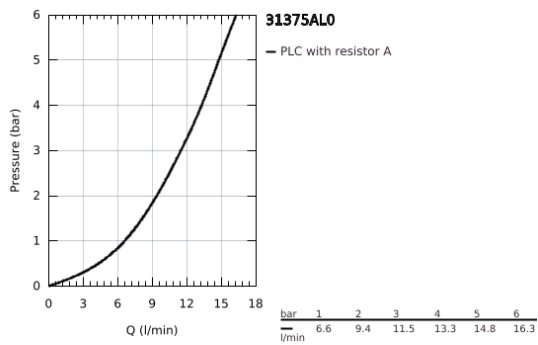

31 375 AL0 MINTA SINGLE-LEVER SINK MIXER 1/2"

PRODUCT DESCRIPTION

- Colour: brushed hard graphite
- L-spout
- single hole installation
- GROHE LongLife finish
- GROHE SilkMove 46 mm ceramic cartridge
- adjustable flow rate limiter
- swivel tubular spout
- swivel range 0°/150°/360°
- flexible connection hoses
- protected against backflow
- rapid installation system
- maximum flow rate (at 3 bar): 11.5 l/min
- min. recommended pressure 1.0 bar

31 375 AL0 MINTA SINGLE-LEVER SINK MIXER 1/2"

SPARE PARTS, March 2018 – now

- 1: Lever (Spare part-nr. 46015AL0)
 - 2: Cap (Spare part-nr. 46025AL0)
 - 3: Cartridge (Spare part-nr. 46048000)
 - 4: Spout (Spare part-nr. 13348AL0)
 - 4.1: Sealing washer (Spare part-nr. 0128500M)
 - 4.2: Safety ring (Spare part-nr. 0485300M)
 - 4.3: Mousseur (Spare part-nr. 64186AL0)
 - 5: Shank fastening assembly (Spare part-nr. 46249000)
 - 6: Mounting wrench (Spare part-nr. 19017000)*
- * Optional accessories