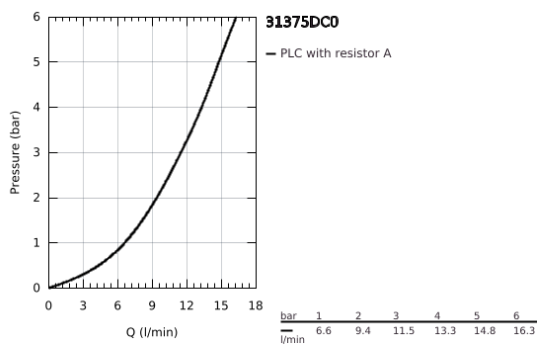

31 375 DC0 MINTA SINGLE-LEVER SINK MIXER 1/2"

PRODUCT DESCRIPTION

- Colour: Supersteel
- L-spout
- single hole installation
- GROHE LongLife finish
- GROHE SilkMove 46 mm ceramic cartridge
- adjustable flow rate limiter
- swivel tubular spout
- swivel range 0°/150°/360°
- flexible connection hoses
- protected against backflow
- rapid installation system
- maximum flow rate (at 3 bar): 11.5 l/min
- min. recommended pressure 1.0 bar

31 375 DC0 MINTA SINGLE-LEVER SINK MIXER 1/2"

SPARE PARTS, September 2012 – September 2014

- 1: Lever (Spare part-nr. 46015DC0)
 - 2: Cap (Spare part-nr. 46025DC0)
 - 3: Cartridge (Spare part-nr. 46048000)
 - 4: Spout (Spare part-nr. 13348DC0)
 - 4.1: Sealing washer (Spare part-nr. 0128500M)
 - 4.2: Safety ring (Spare part-nr. 0485300M)
 - 4.3: Mousseur (Spare part-nr. 64186DC0)
 - 5: Shank fastening assembly (Spare part-nr. 46249000)
 - 6: Mounting wrench (Spare part-nr. 19017000)*
- * Optional accessories