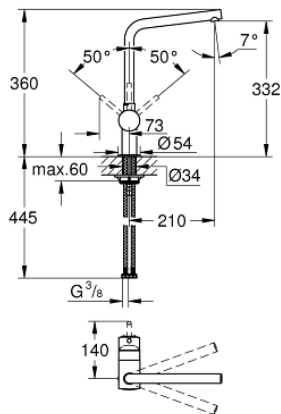

31 375 DC0 MINTA SINGLE-LEVER SINK MIXER 1/2"

PRODUCT DESCRIPTION

- Colour: Supersteel
- L-spout
- single hole installation
- GROHE LongLife finish
- GROHE SilkMove 46 mm ceramic cartridge
- adjustable flow rate limiter
- swivel tubular spout
- swivel range 0°/150°/360°
- flexible connection hoses
- protected against backflow
- rapid installation system
- maximum flow rate (at 3 bar): 11.5 l/min
- min. recommended pressure 1.0 bar

31 375 DC0 MINTA SINGLE-LEVER SINK MIXER 1/2"

SPARE PARTS, September 2012 – September 2014

- 1: Lever (Spare part-nr. 46015DC0)
 - 2: Cap (Spare part-nr. 46025DC0)
 - 3: Cartridge (Spare part-nr. 46048000)
 - 4: Spout (Spare part-nr. 13348DC0)
 - 4.1: Sealing washer (Spare part-nr. 0128500M)
 - 4.2: Safety ring (Spare part-nr. 0485300M)
 - 4.3: Mousseur (Spare part-nr. 64186DC0)
 - 5: Shank fastening assembly (Spare part-nr. 46249000)
 - 6: Mounting wrench (Spare part-nr. 19017000)*
- * Optional accessories