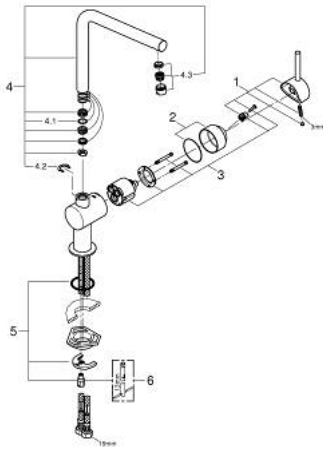

31 375 DC0 MINTA SINGLE-LEVER SINK MIXER 1/2"

PRODUCT DESCRIPTION

- Colour: Supersteel
- L-spout
- single hole installation
- GROHE LongLife finish
- GROHE SilkMove 46 mm ceramic cartridge
- adjustable flow rate limiter
- swivel tubular spout
- swivel range 0°/150°/360°
- flexible connection hoses
- protected against backflow
- rapid installation system
- maximum flow rate (at 3 bar): 11.5 l/min
- min. recommended pressure 1.0 bar

31 375 DC0 MINTA SINGLE-LEVER SINK MIXER 1/2"

SPARE PARTS, September 2012 – September 2014

- 1: Lever (Spare part-nr. 46015DC0)
 - 2: Cap (Spare part-nr. 46025DC0)
 - 3: Cartridge (Spare part-nr. 46048000)
 - 4: Spout (Spare part-nr. 13348DC0)
 - 4.1: Sealing washer (Spare part-nr. 0128500M)
 - 4.2: Safety ring (Spare part-nr. 0485300M)
 - 4.3: Mousseur (Spare part-nr. 64186DC0)
 - 5: Shank fastening assembly (Spare part-nr. 46249000)
 - 6: Mounting wrench (Spare part-nr. 19017000)*
- * Optional accessories