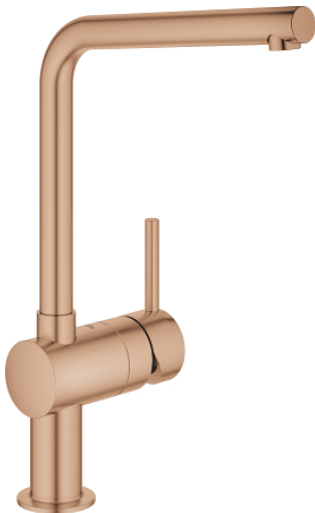

31 375 DL0 MINTA SINGLE-LEVER SINK MIXER 1/2"

PRODUCT DESCRIPTION

- Colour: brushed warm sunset
- L-spout
- single hole installation
- GROHE LongLife finish
- GROHE SilkMove 46 mm ceramic cartridge
- adjustable flow rate limiter
- swivel tubular spout
- swivel range 0°/150°/360°
- flexible connection hoses
- protected against backflow
- rapid installation system
- maximum flow rate (at 3 bar): 11.5 l/min
- min. recommended pressure 1.0 bar